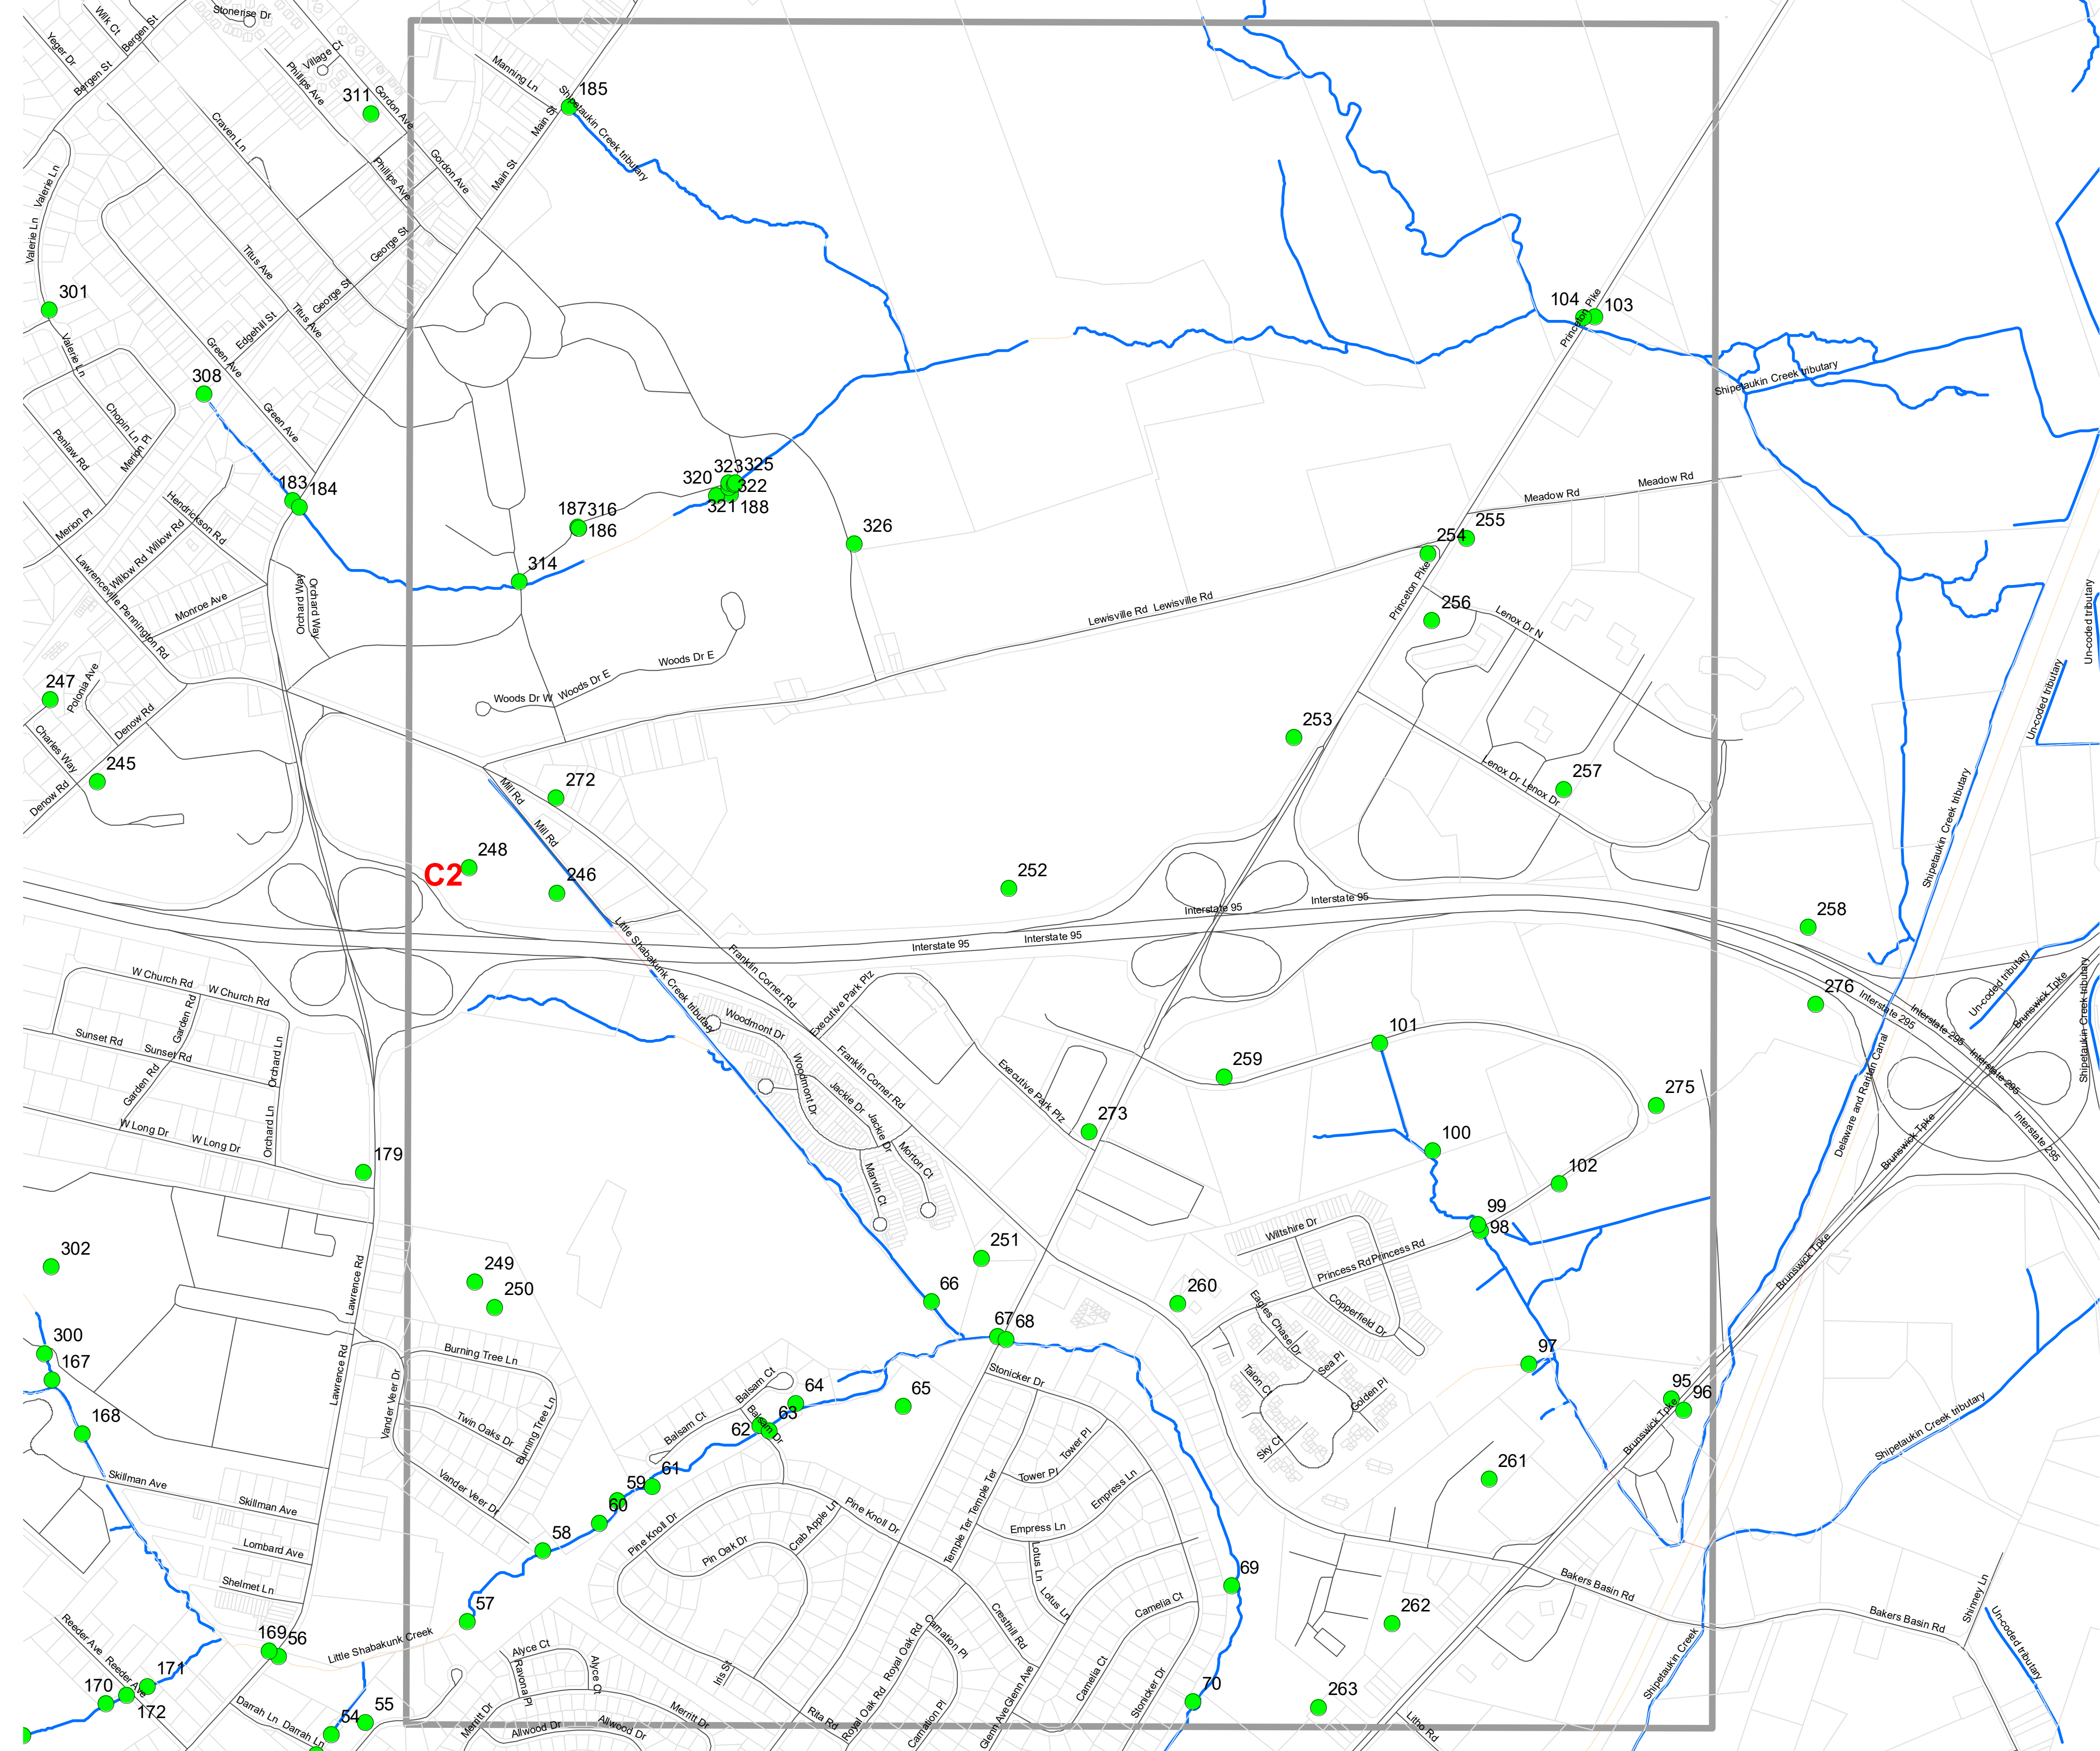

0.5
Miles

**OUTFALL LOCATION MAP
LAWRENCE TOWNSHIP
MERCER COUNTY, NEW JERSEY**

November 2020
Updated December 2022

C2