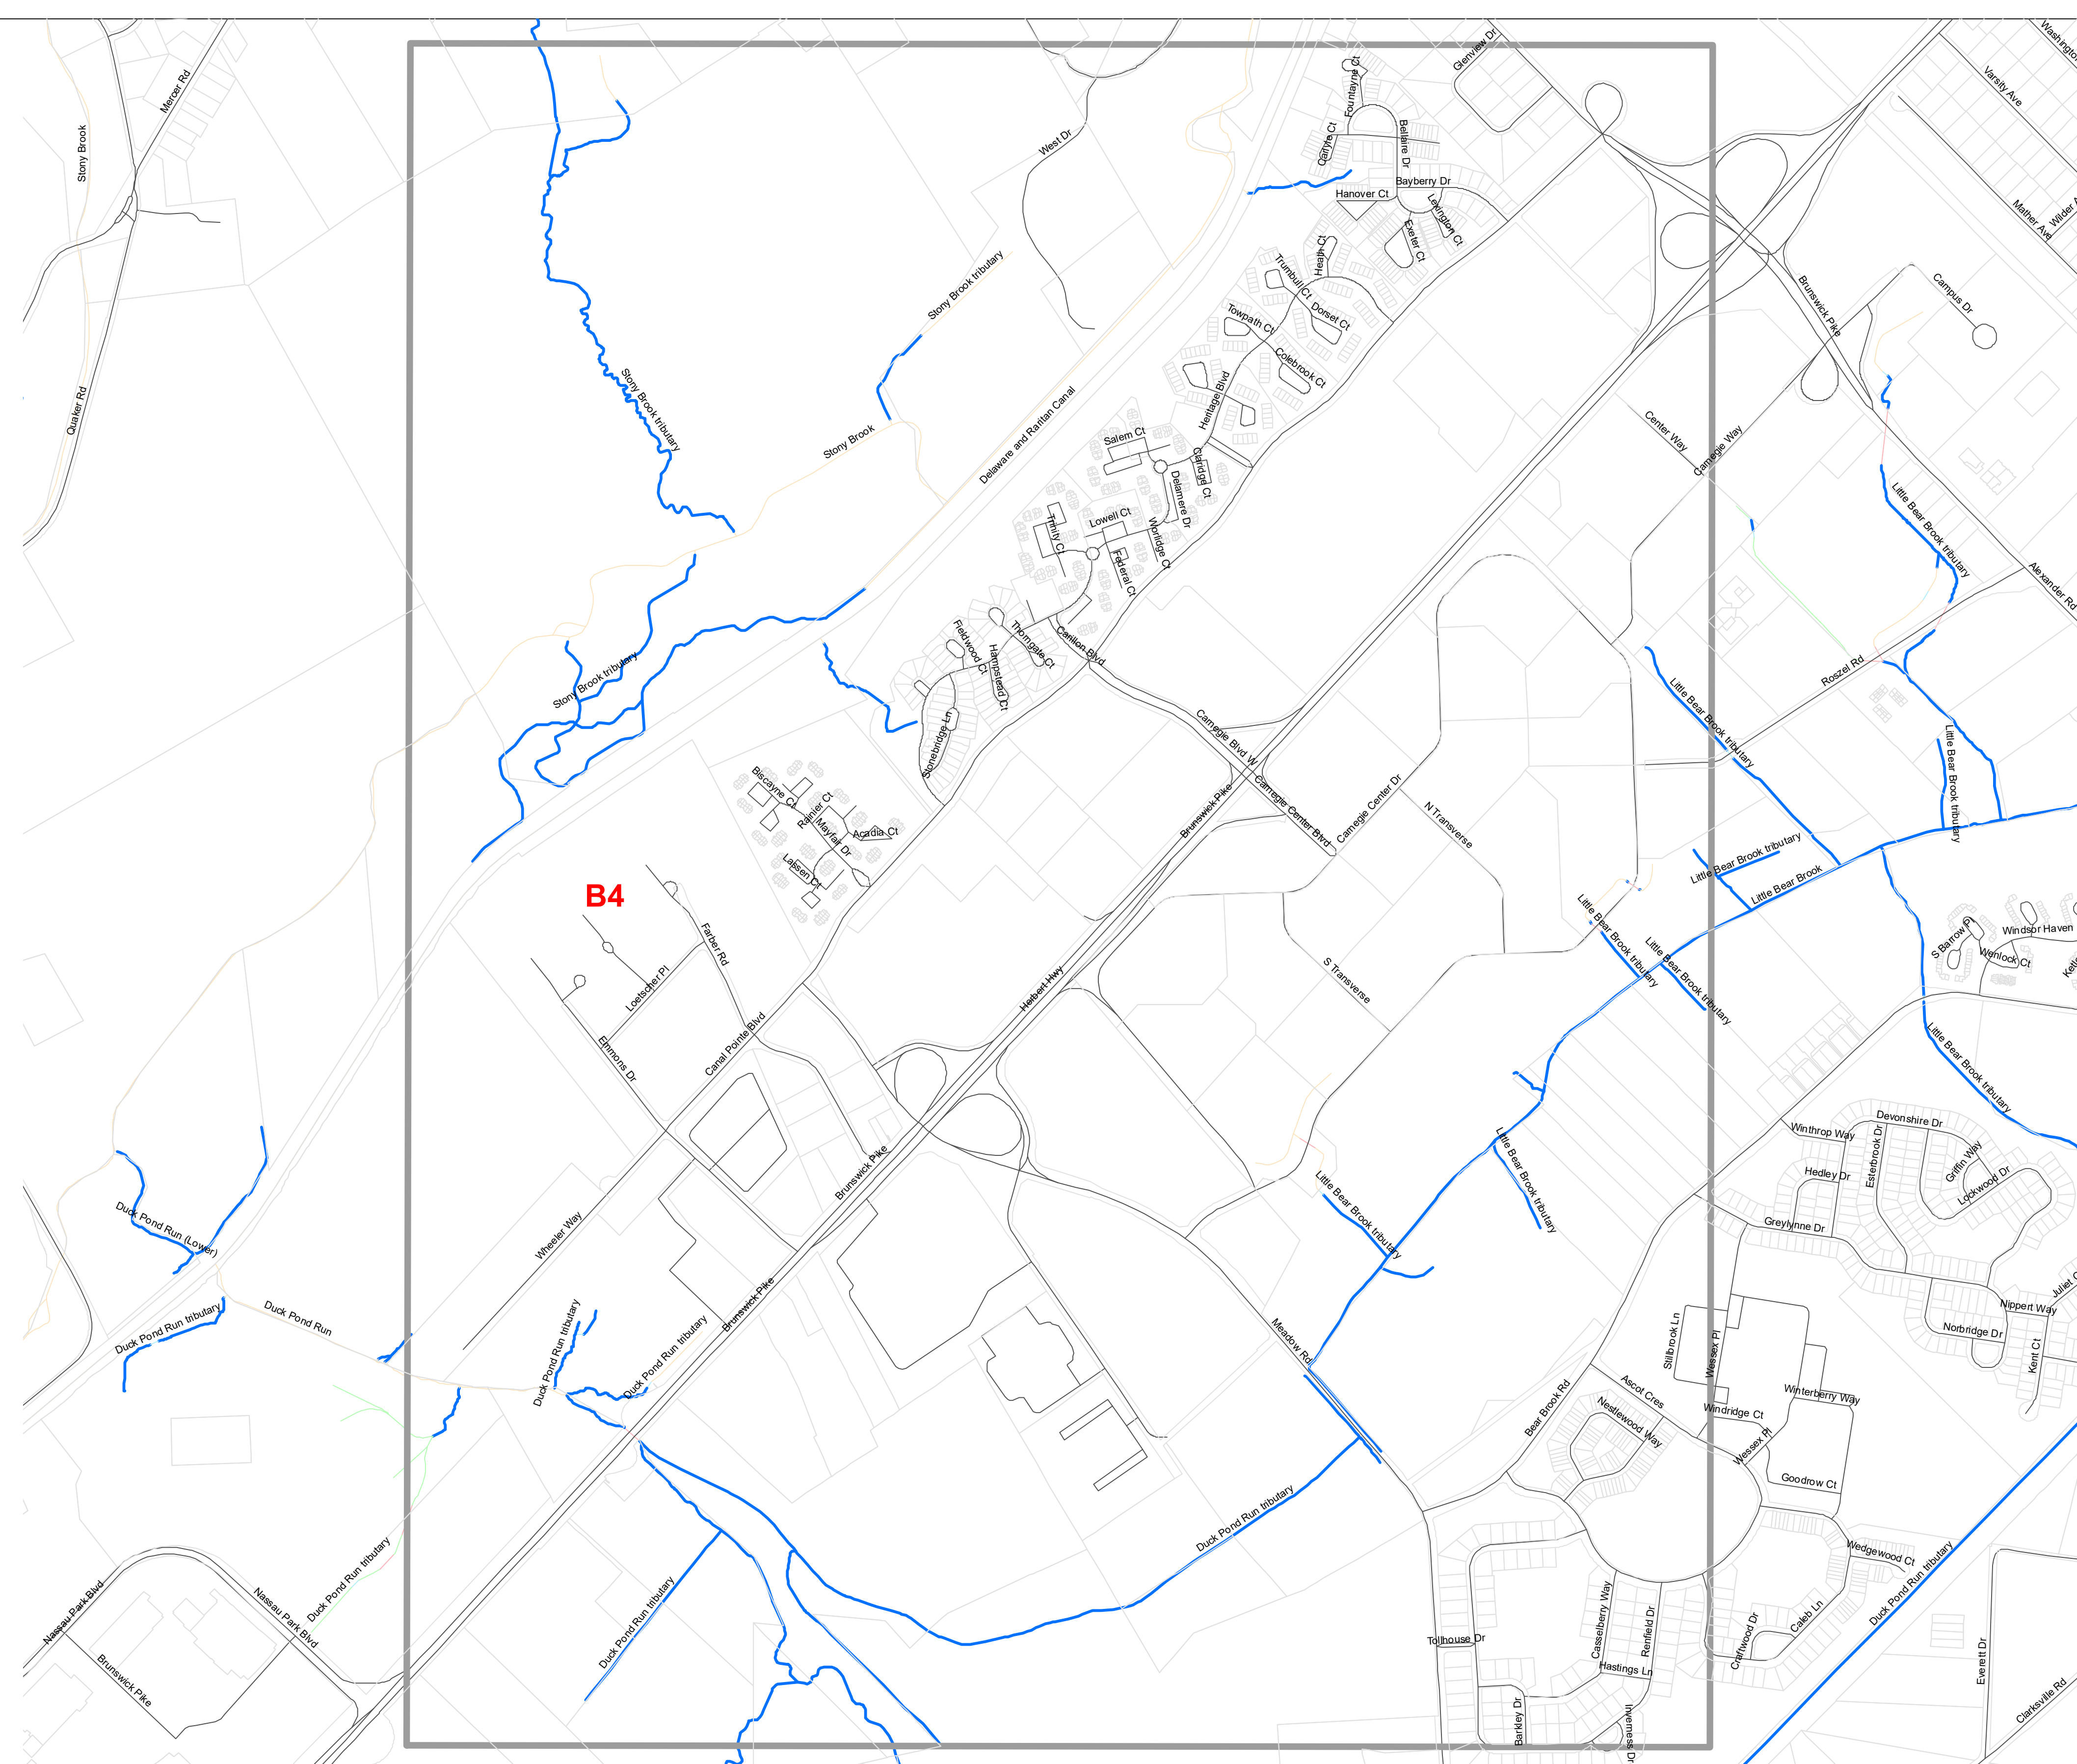

0.5 Miles

**OUTFALL LOCATION MAP
LAWRENCE TOWNSHIP
MERCER COUNTY, NEW JERSEY**

November 2020
Updated December 2022

B4