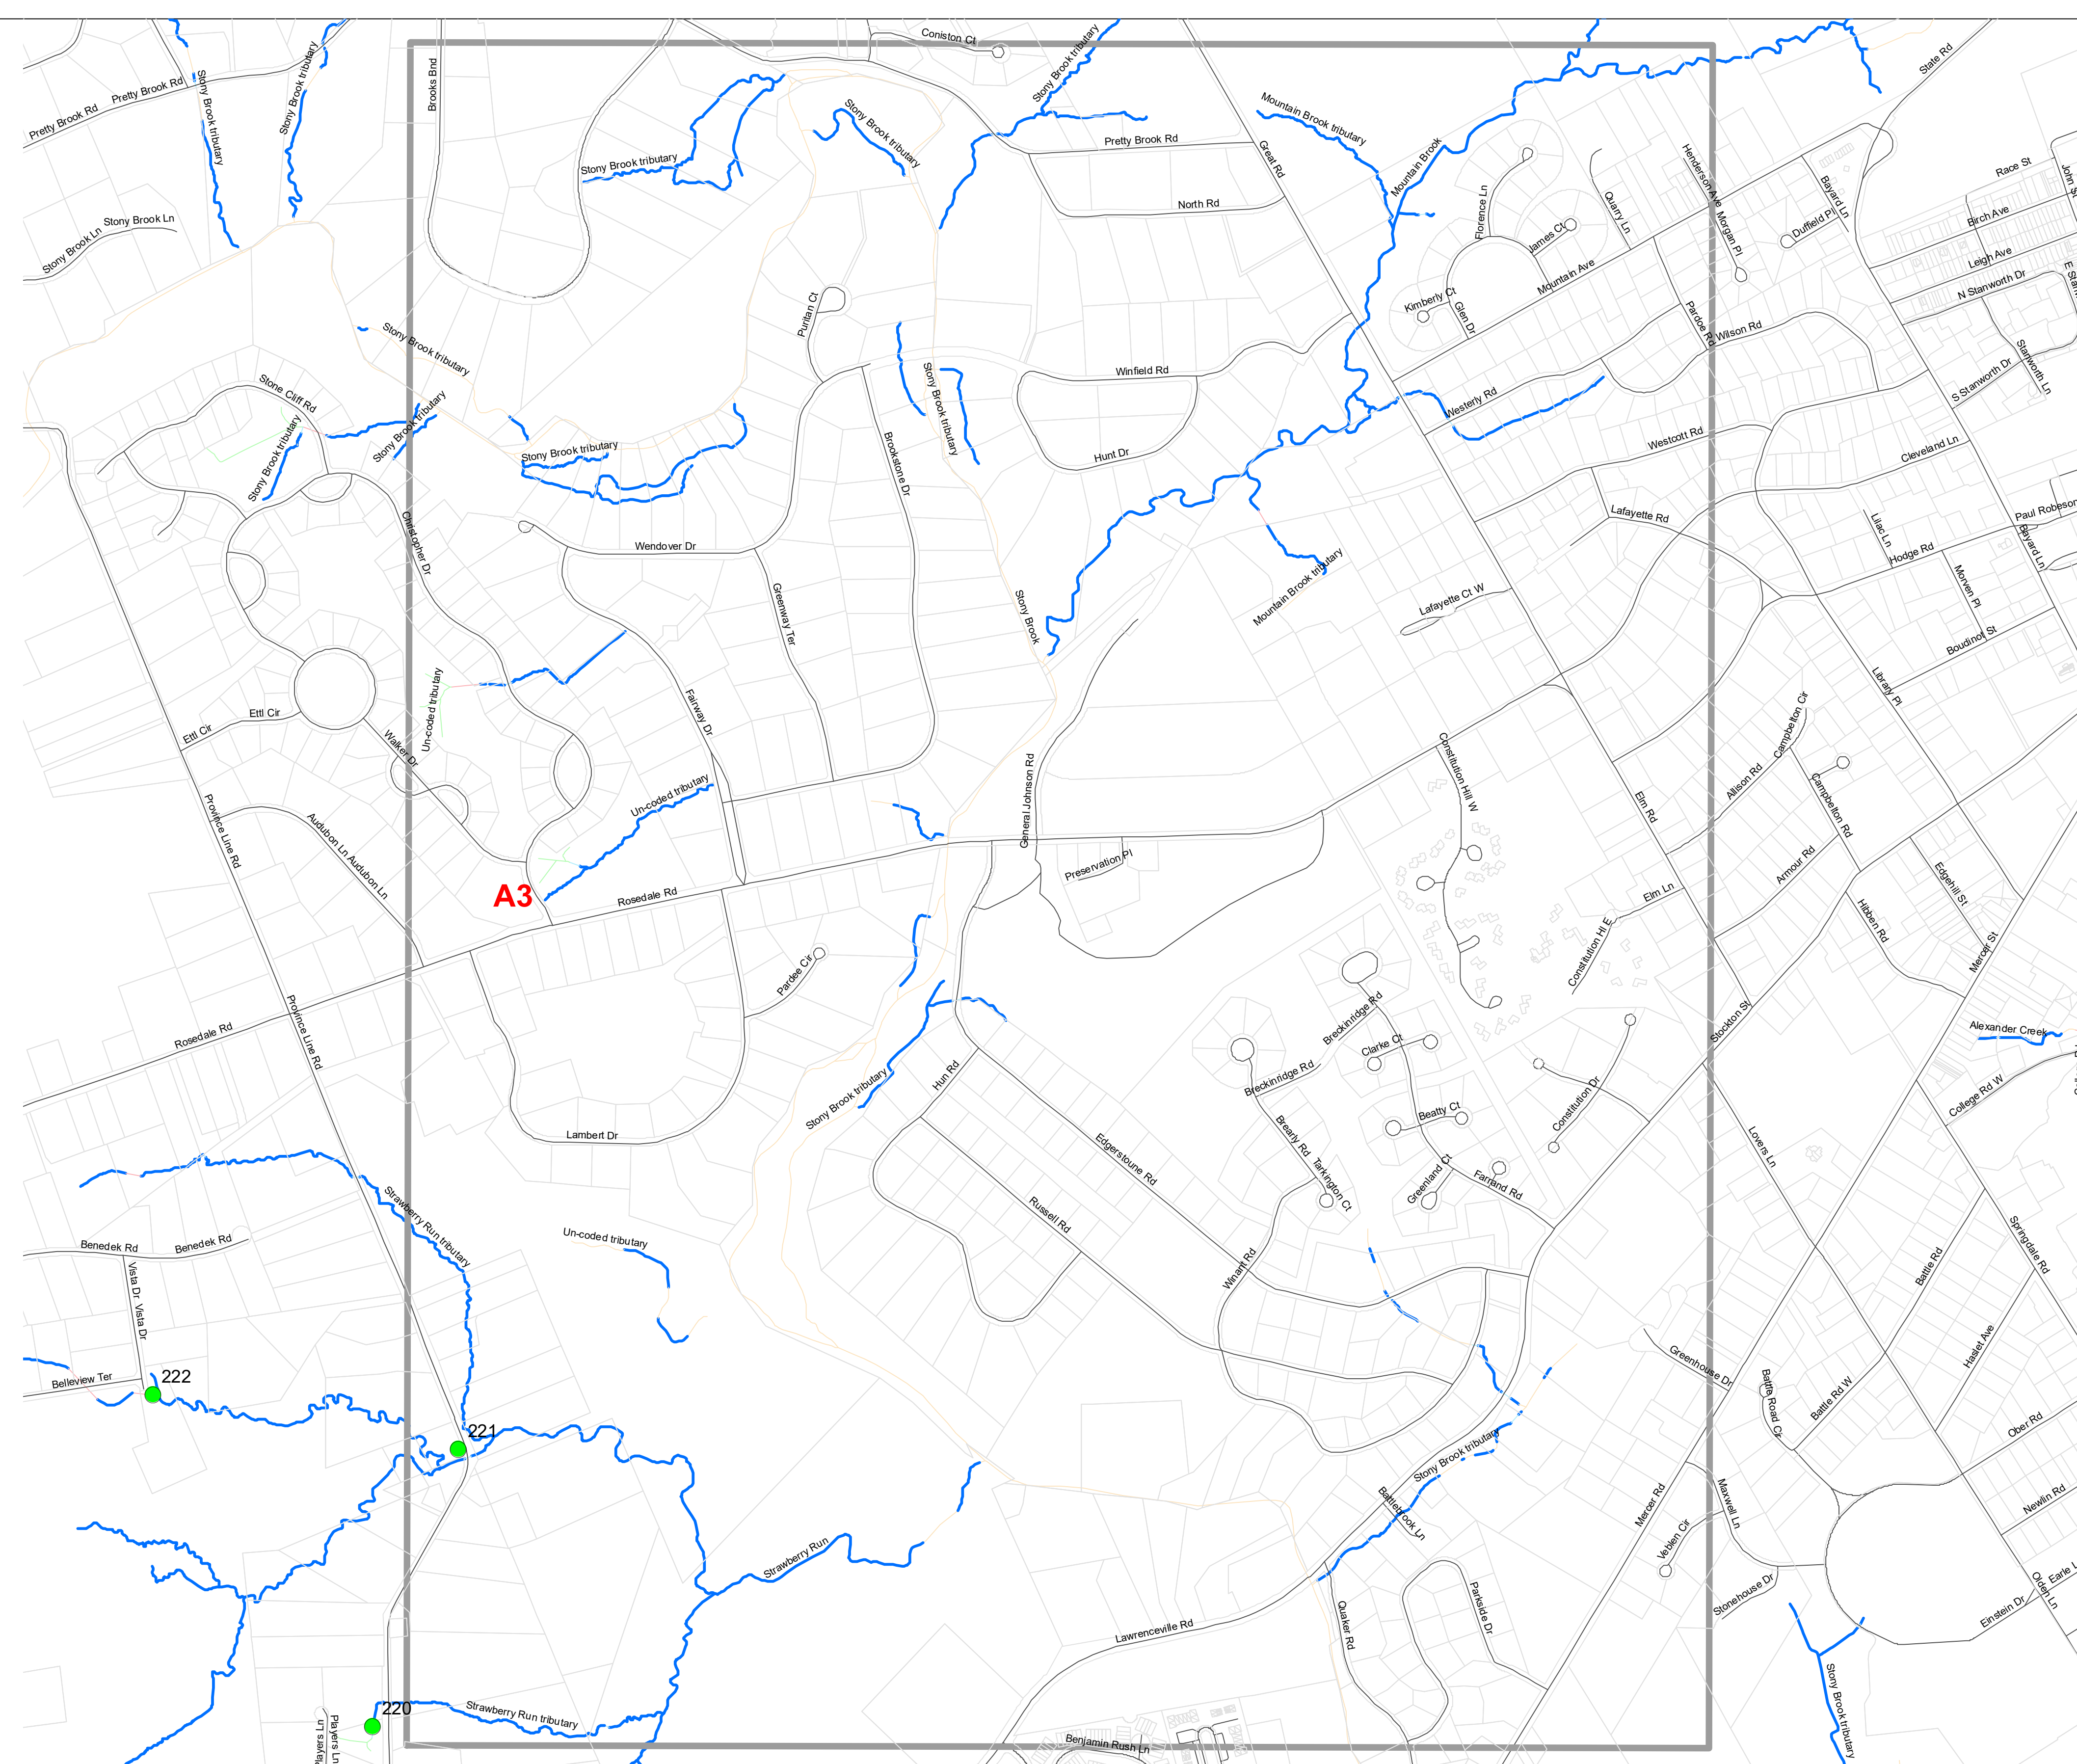

OUTFALL LOCATION MAP
LAWRENCE TOWNSHIP
MERCER COUNTY, NEW JERSEY

November 2020
Updated December 2022

A3