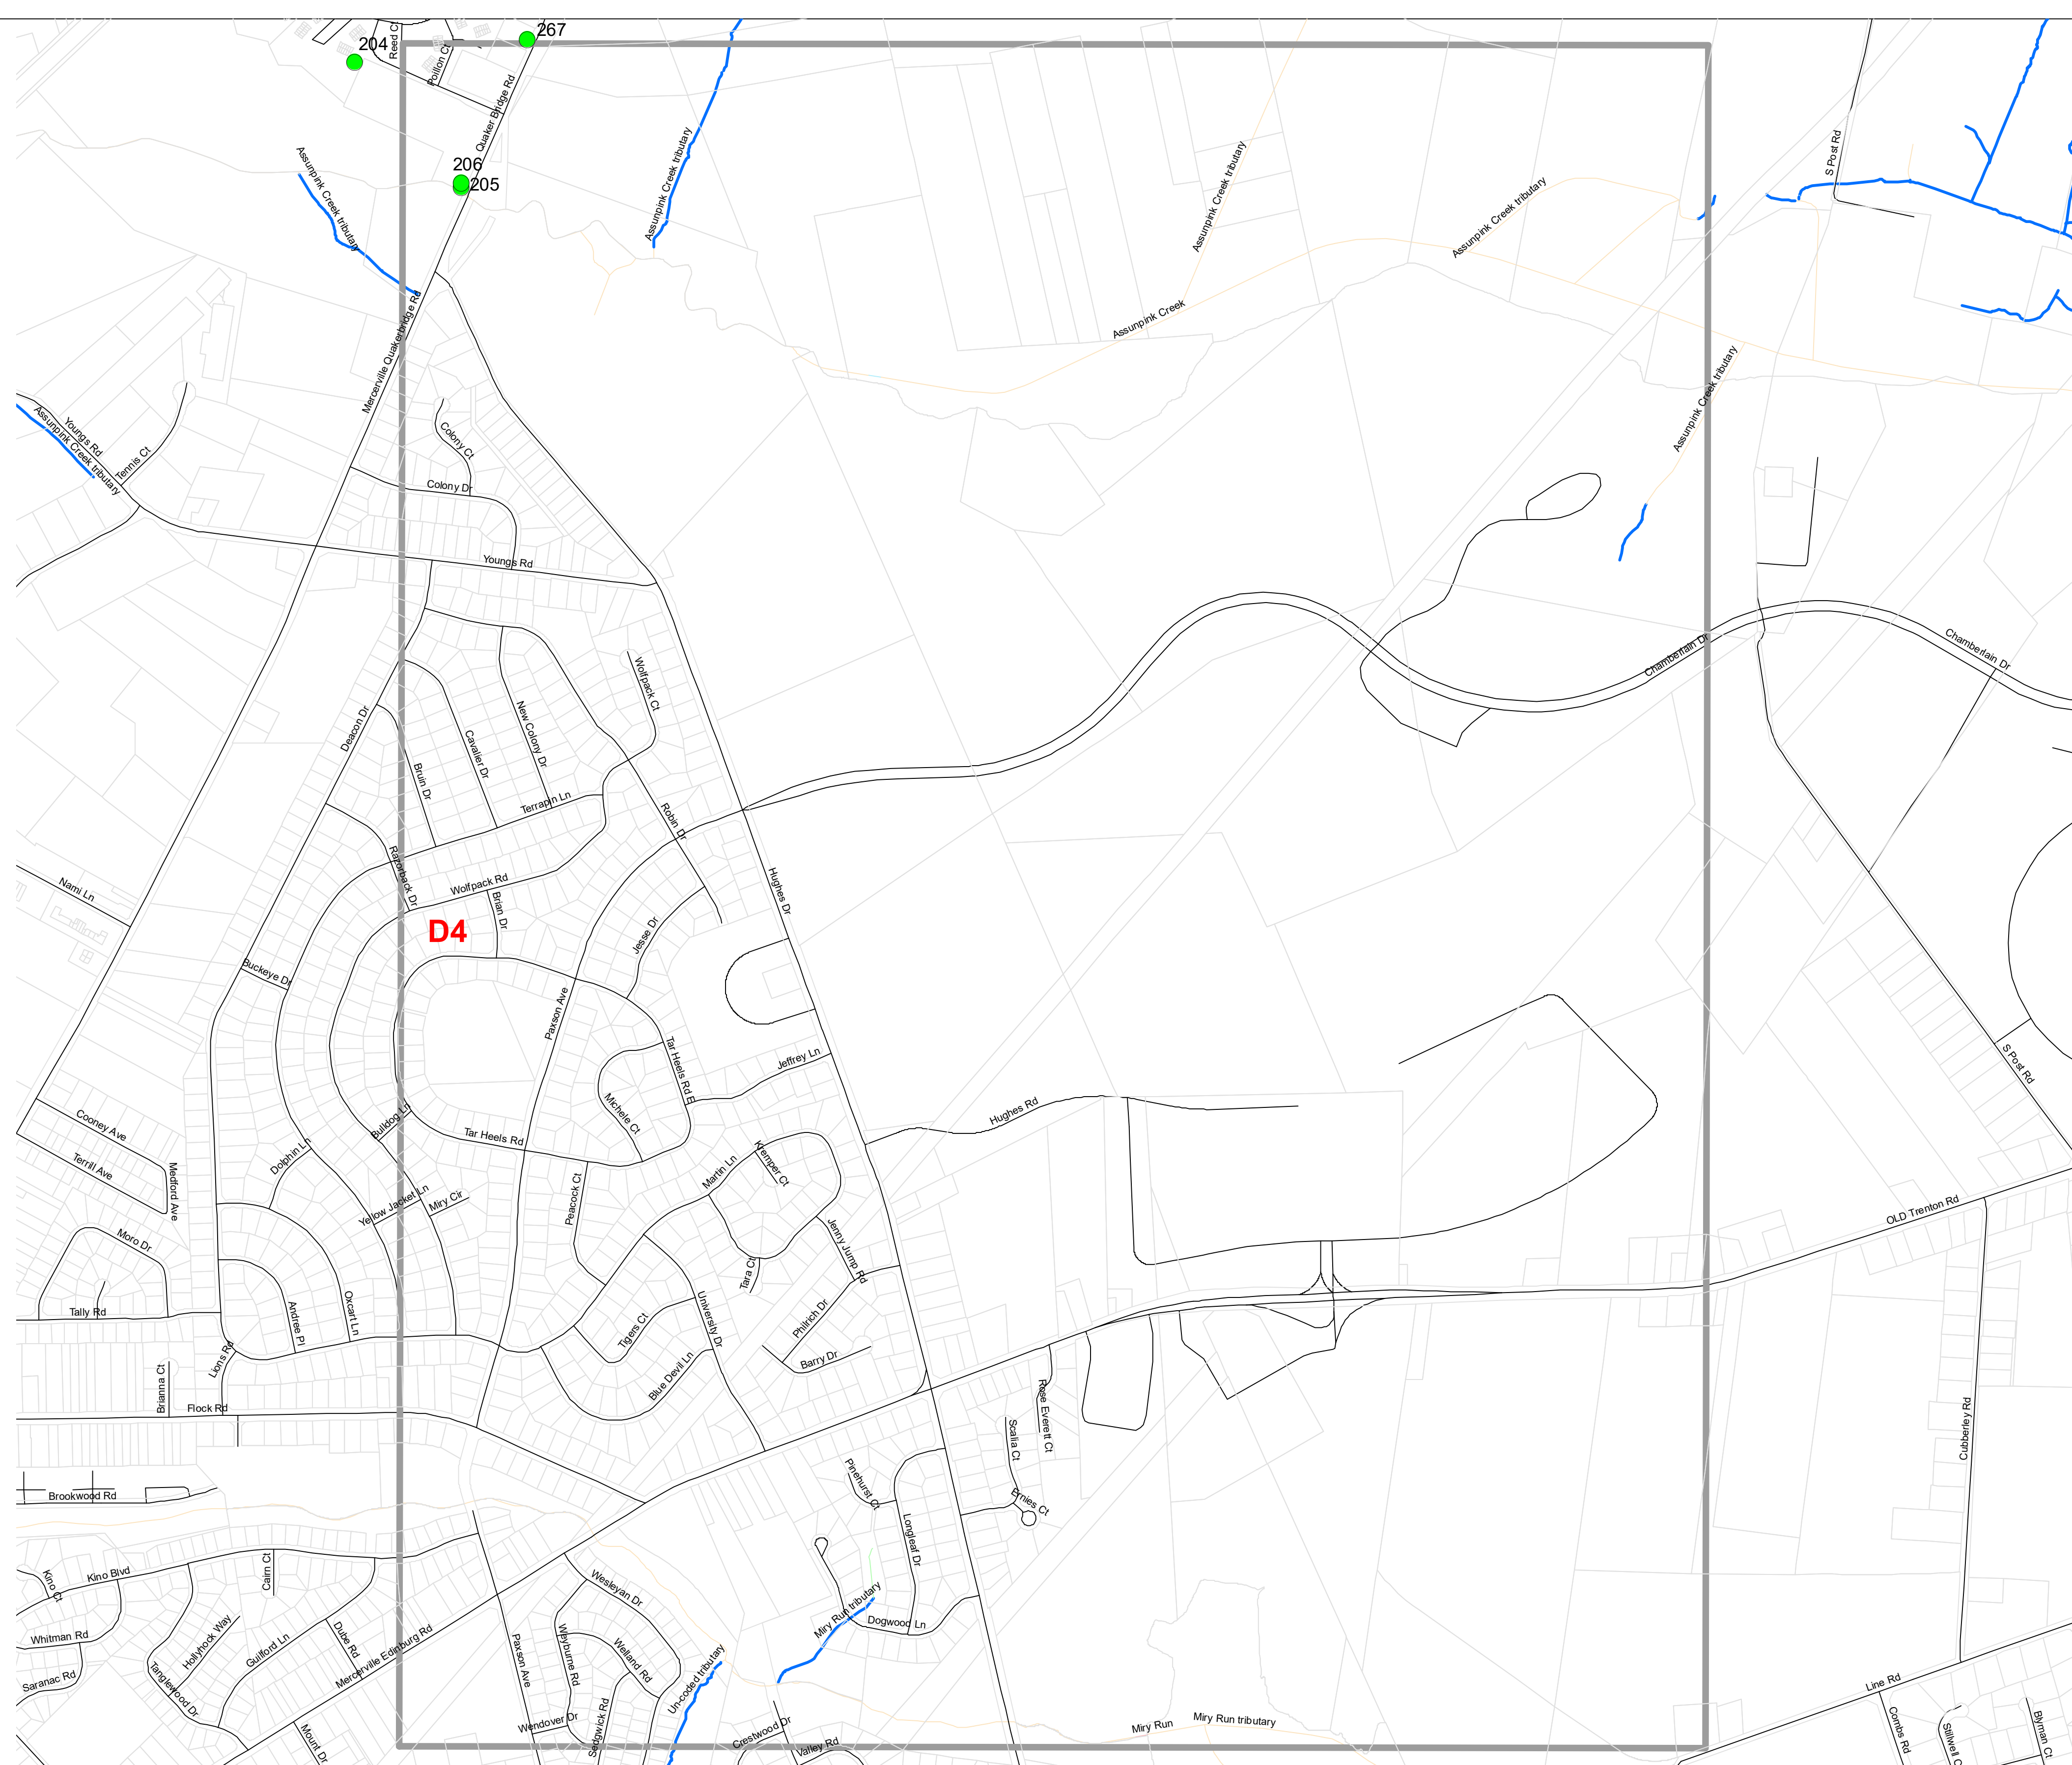

**OUTFALL LOCATION MAP
LAWRENCE TOWNSHIP
MERCER COUNTY, NEW JERSEY**

November 2020
Updated December 2022

D4