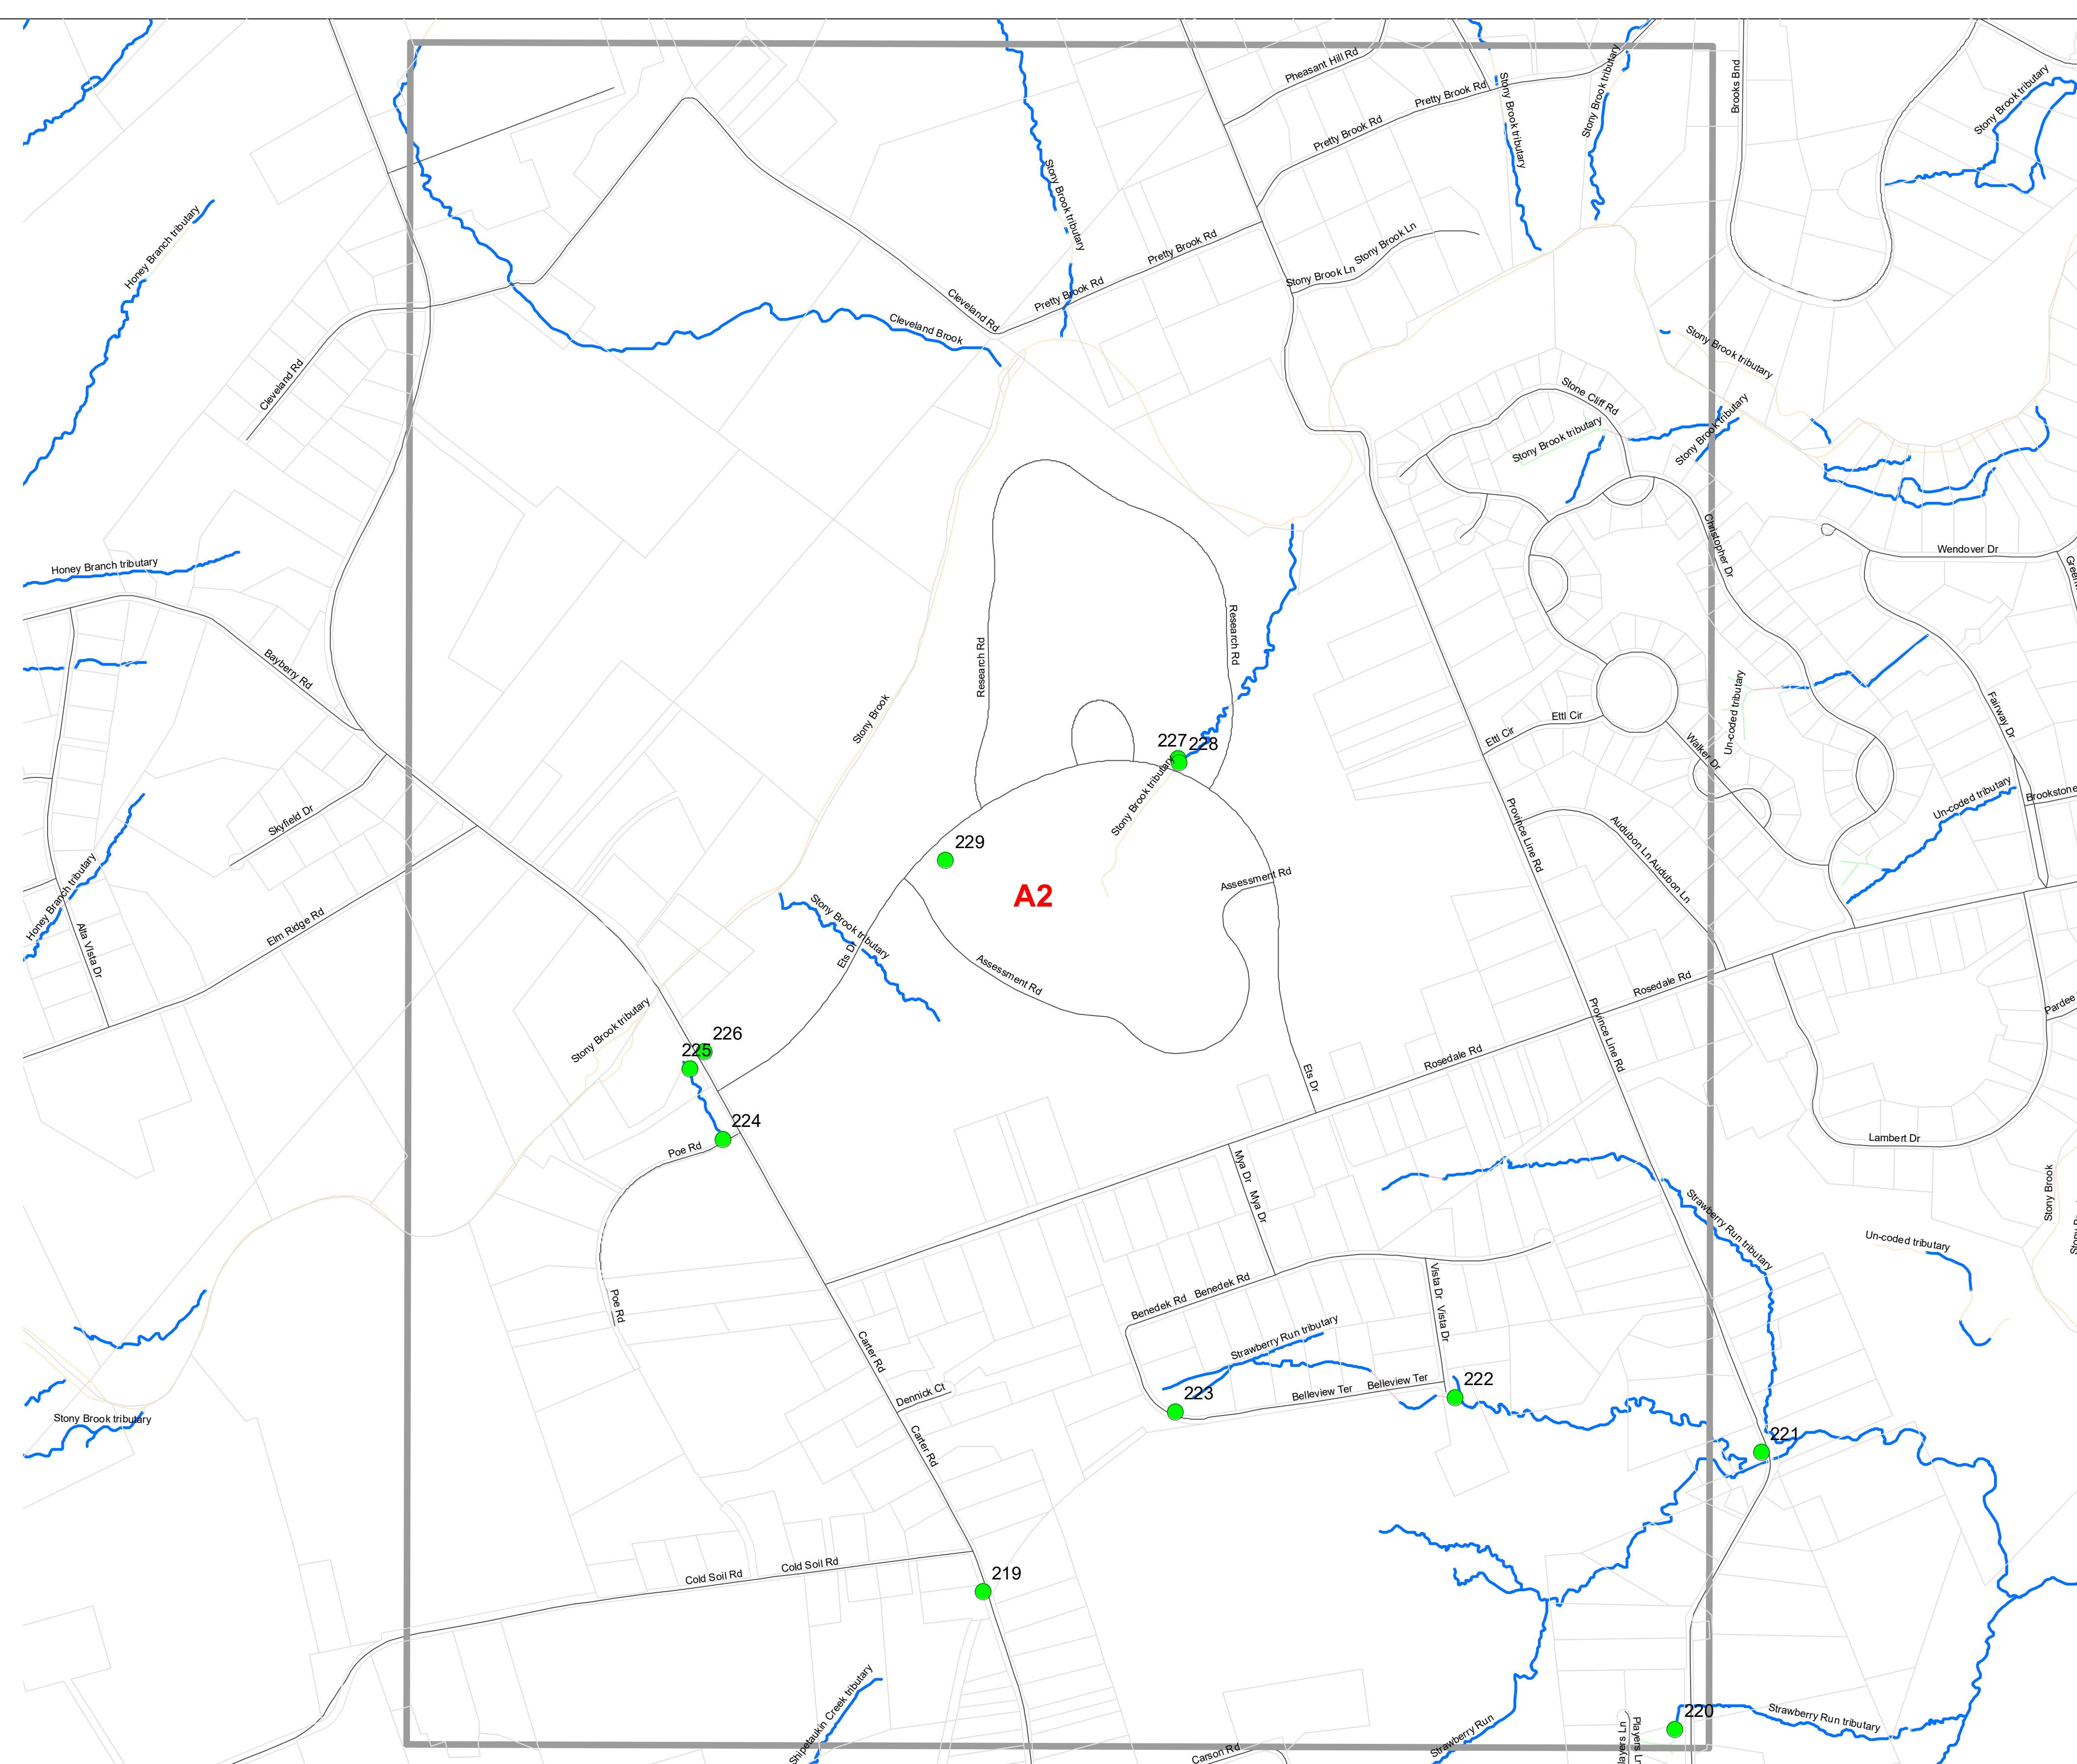

0.5 Miles

**OUTFALL LOCATION MAP
LAWRENCE TOWNSHIP
MERCER COUNTY, NEW JERSEY**

November 2020
Updated December 2022

A2