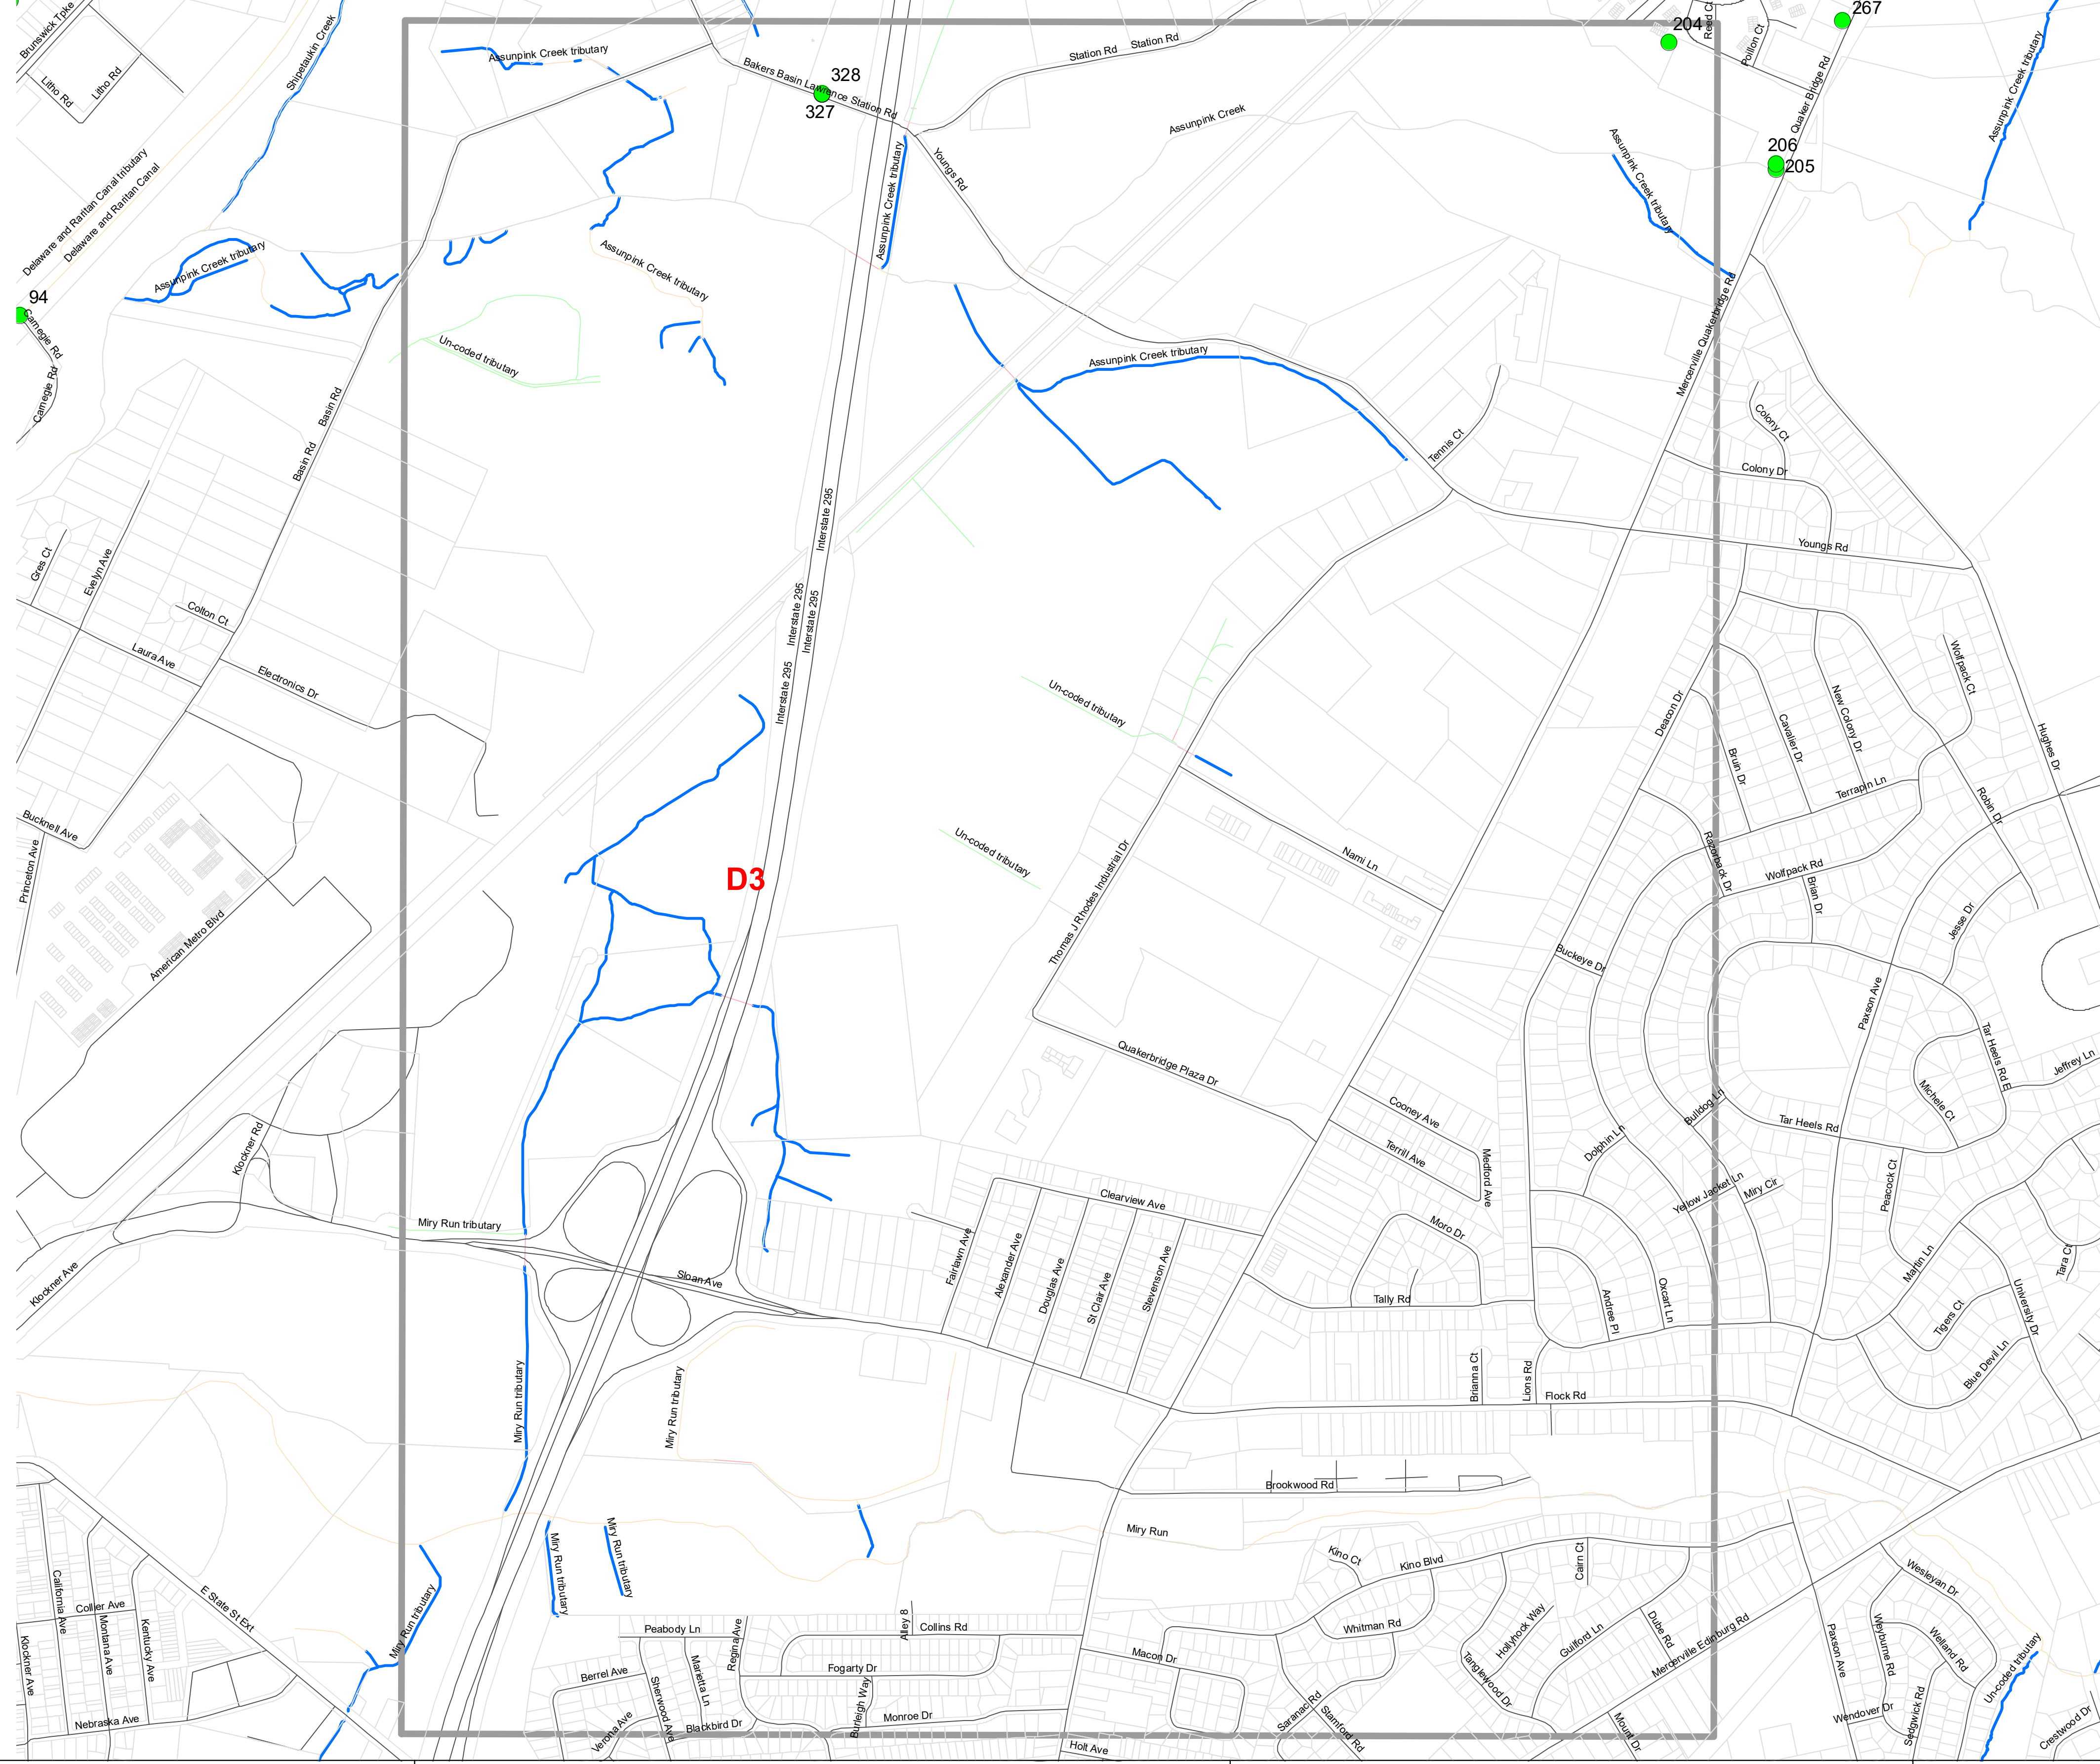

**OUTFALL LOCATION MAP
LAWRENCE TOWNSHIP
MERCER COUNTY, NEW JERSEY**

November 2020
Updated December 2022

D3