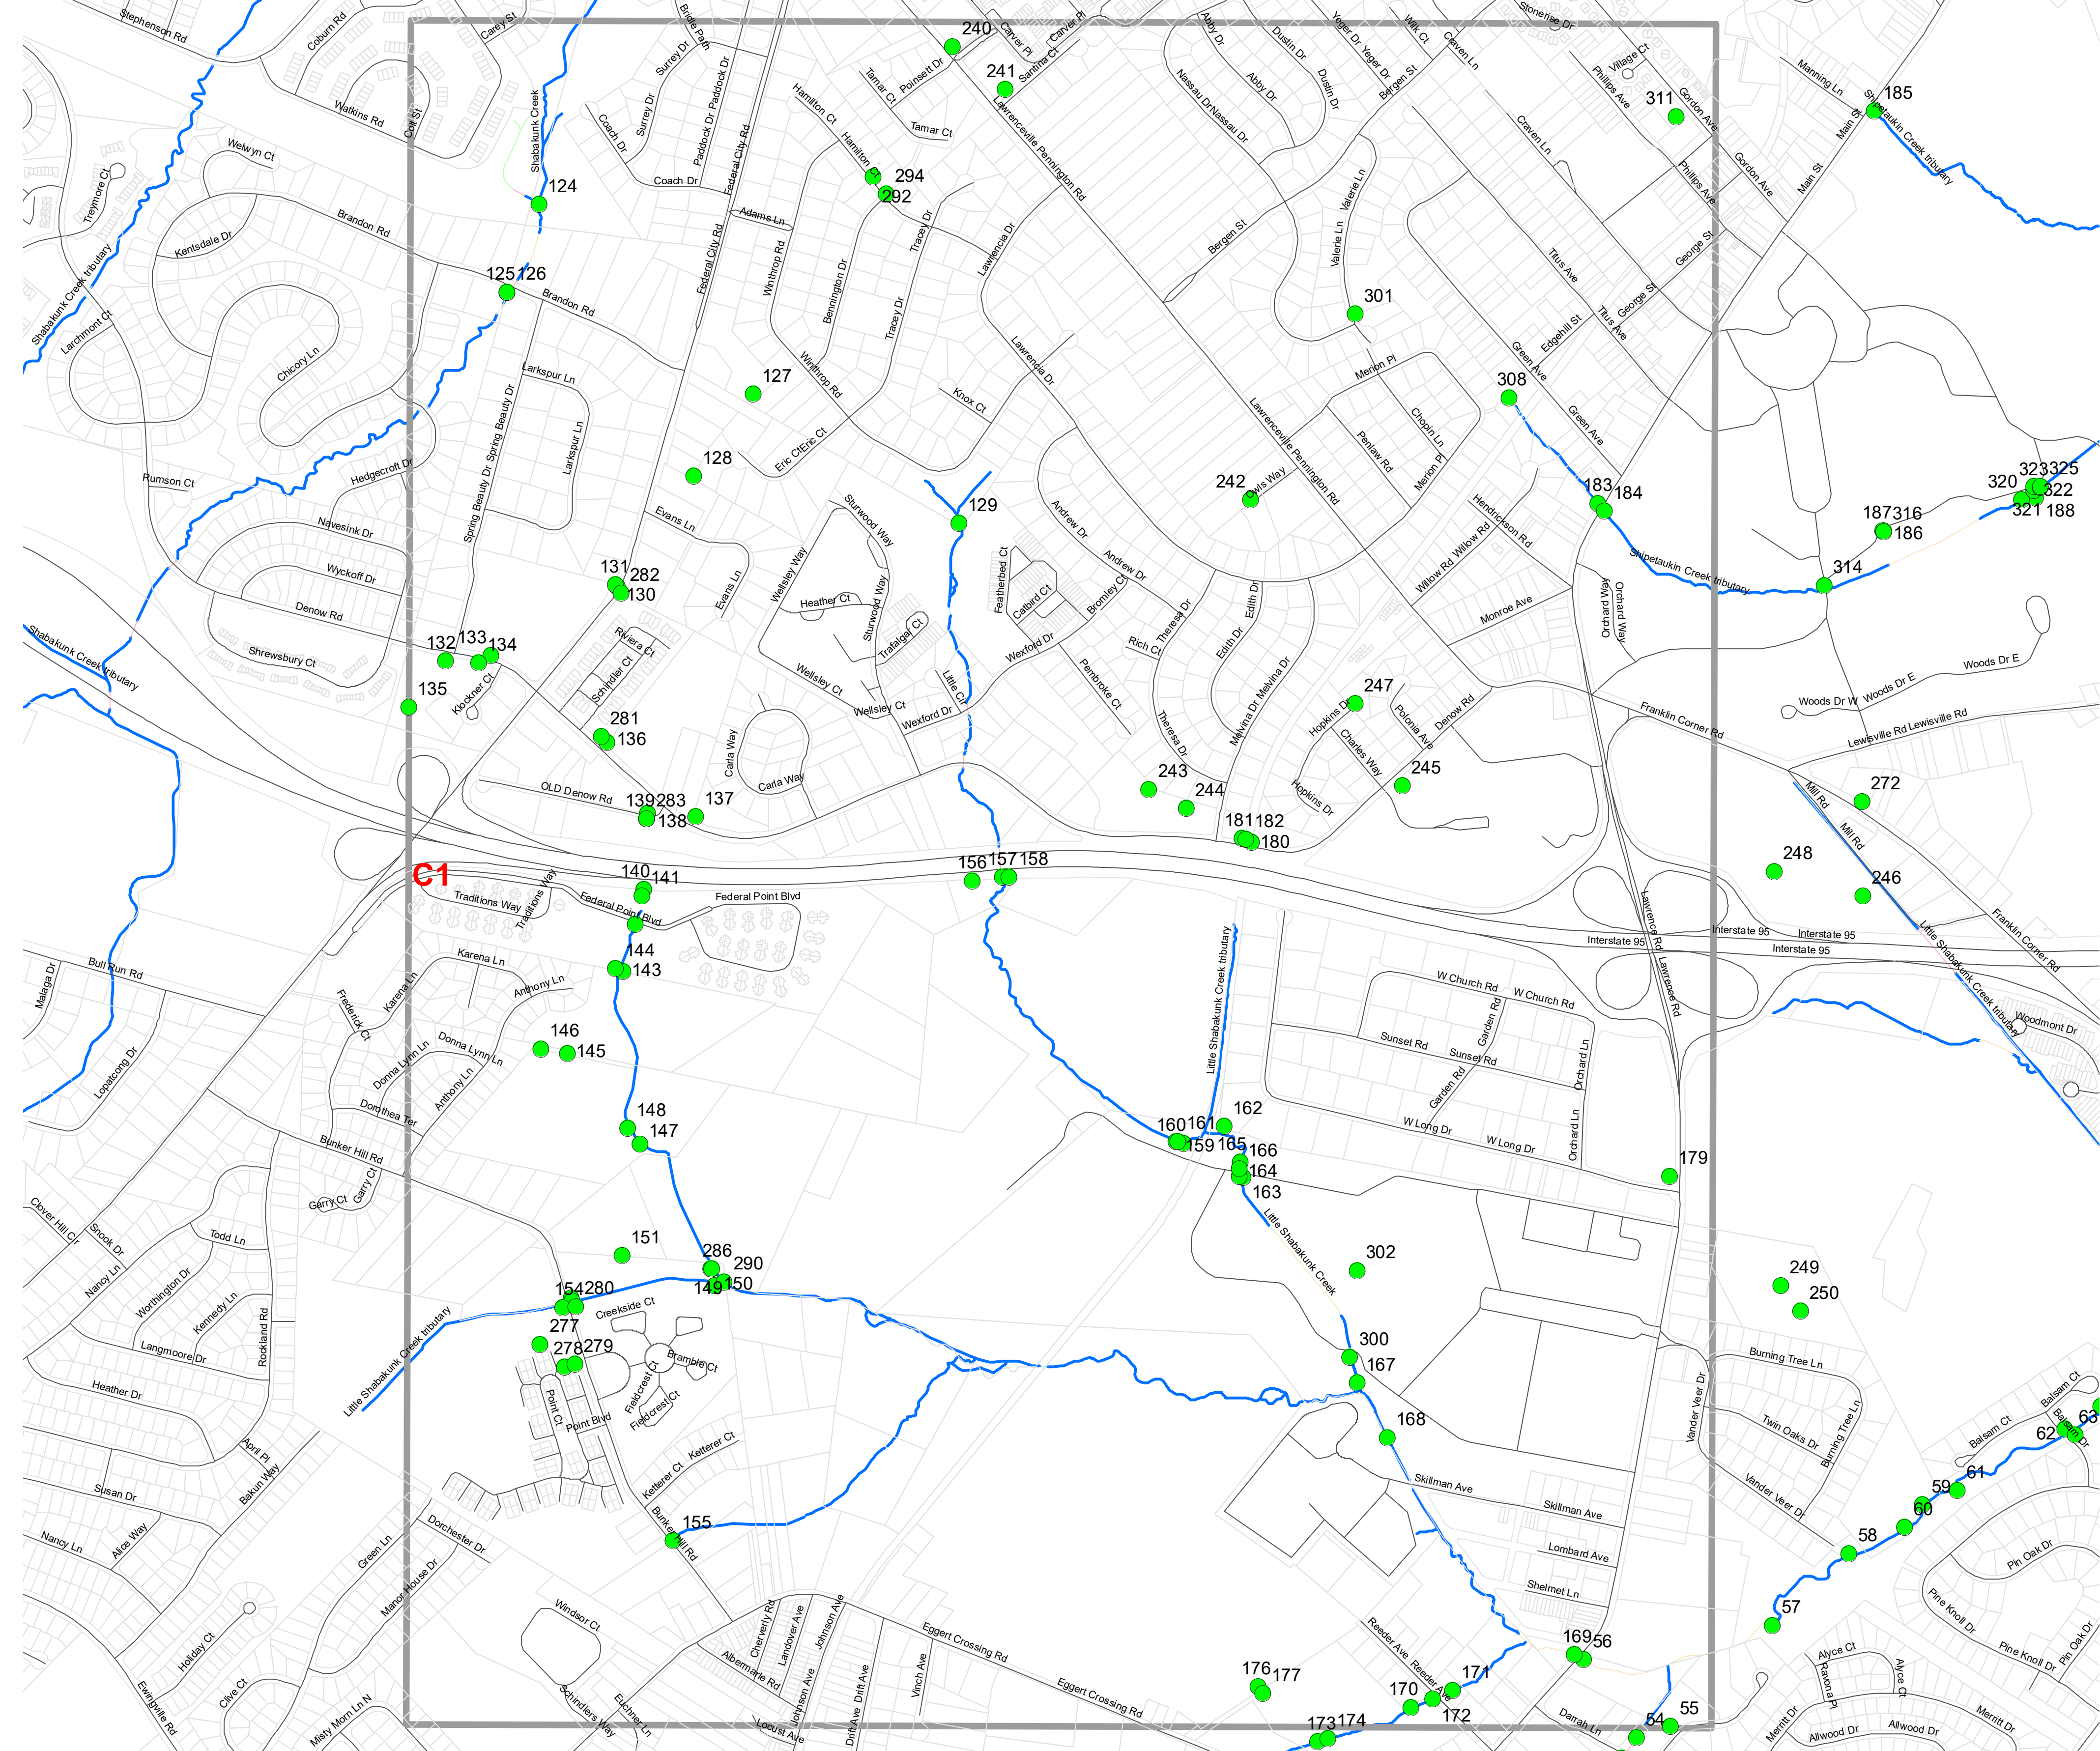

0.5
Miles

**OUTFALL LOCATION MAP
LAWRENCE TOWNSHIP
MERCER COUNTY, NEW JERSEY**

November 2020
Updated December 2022

C1