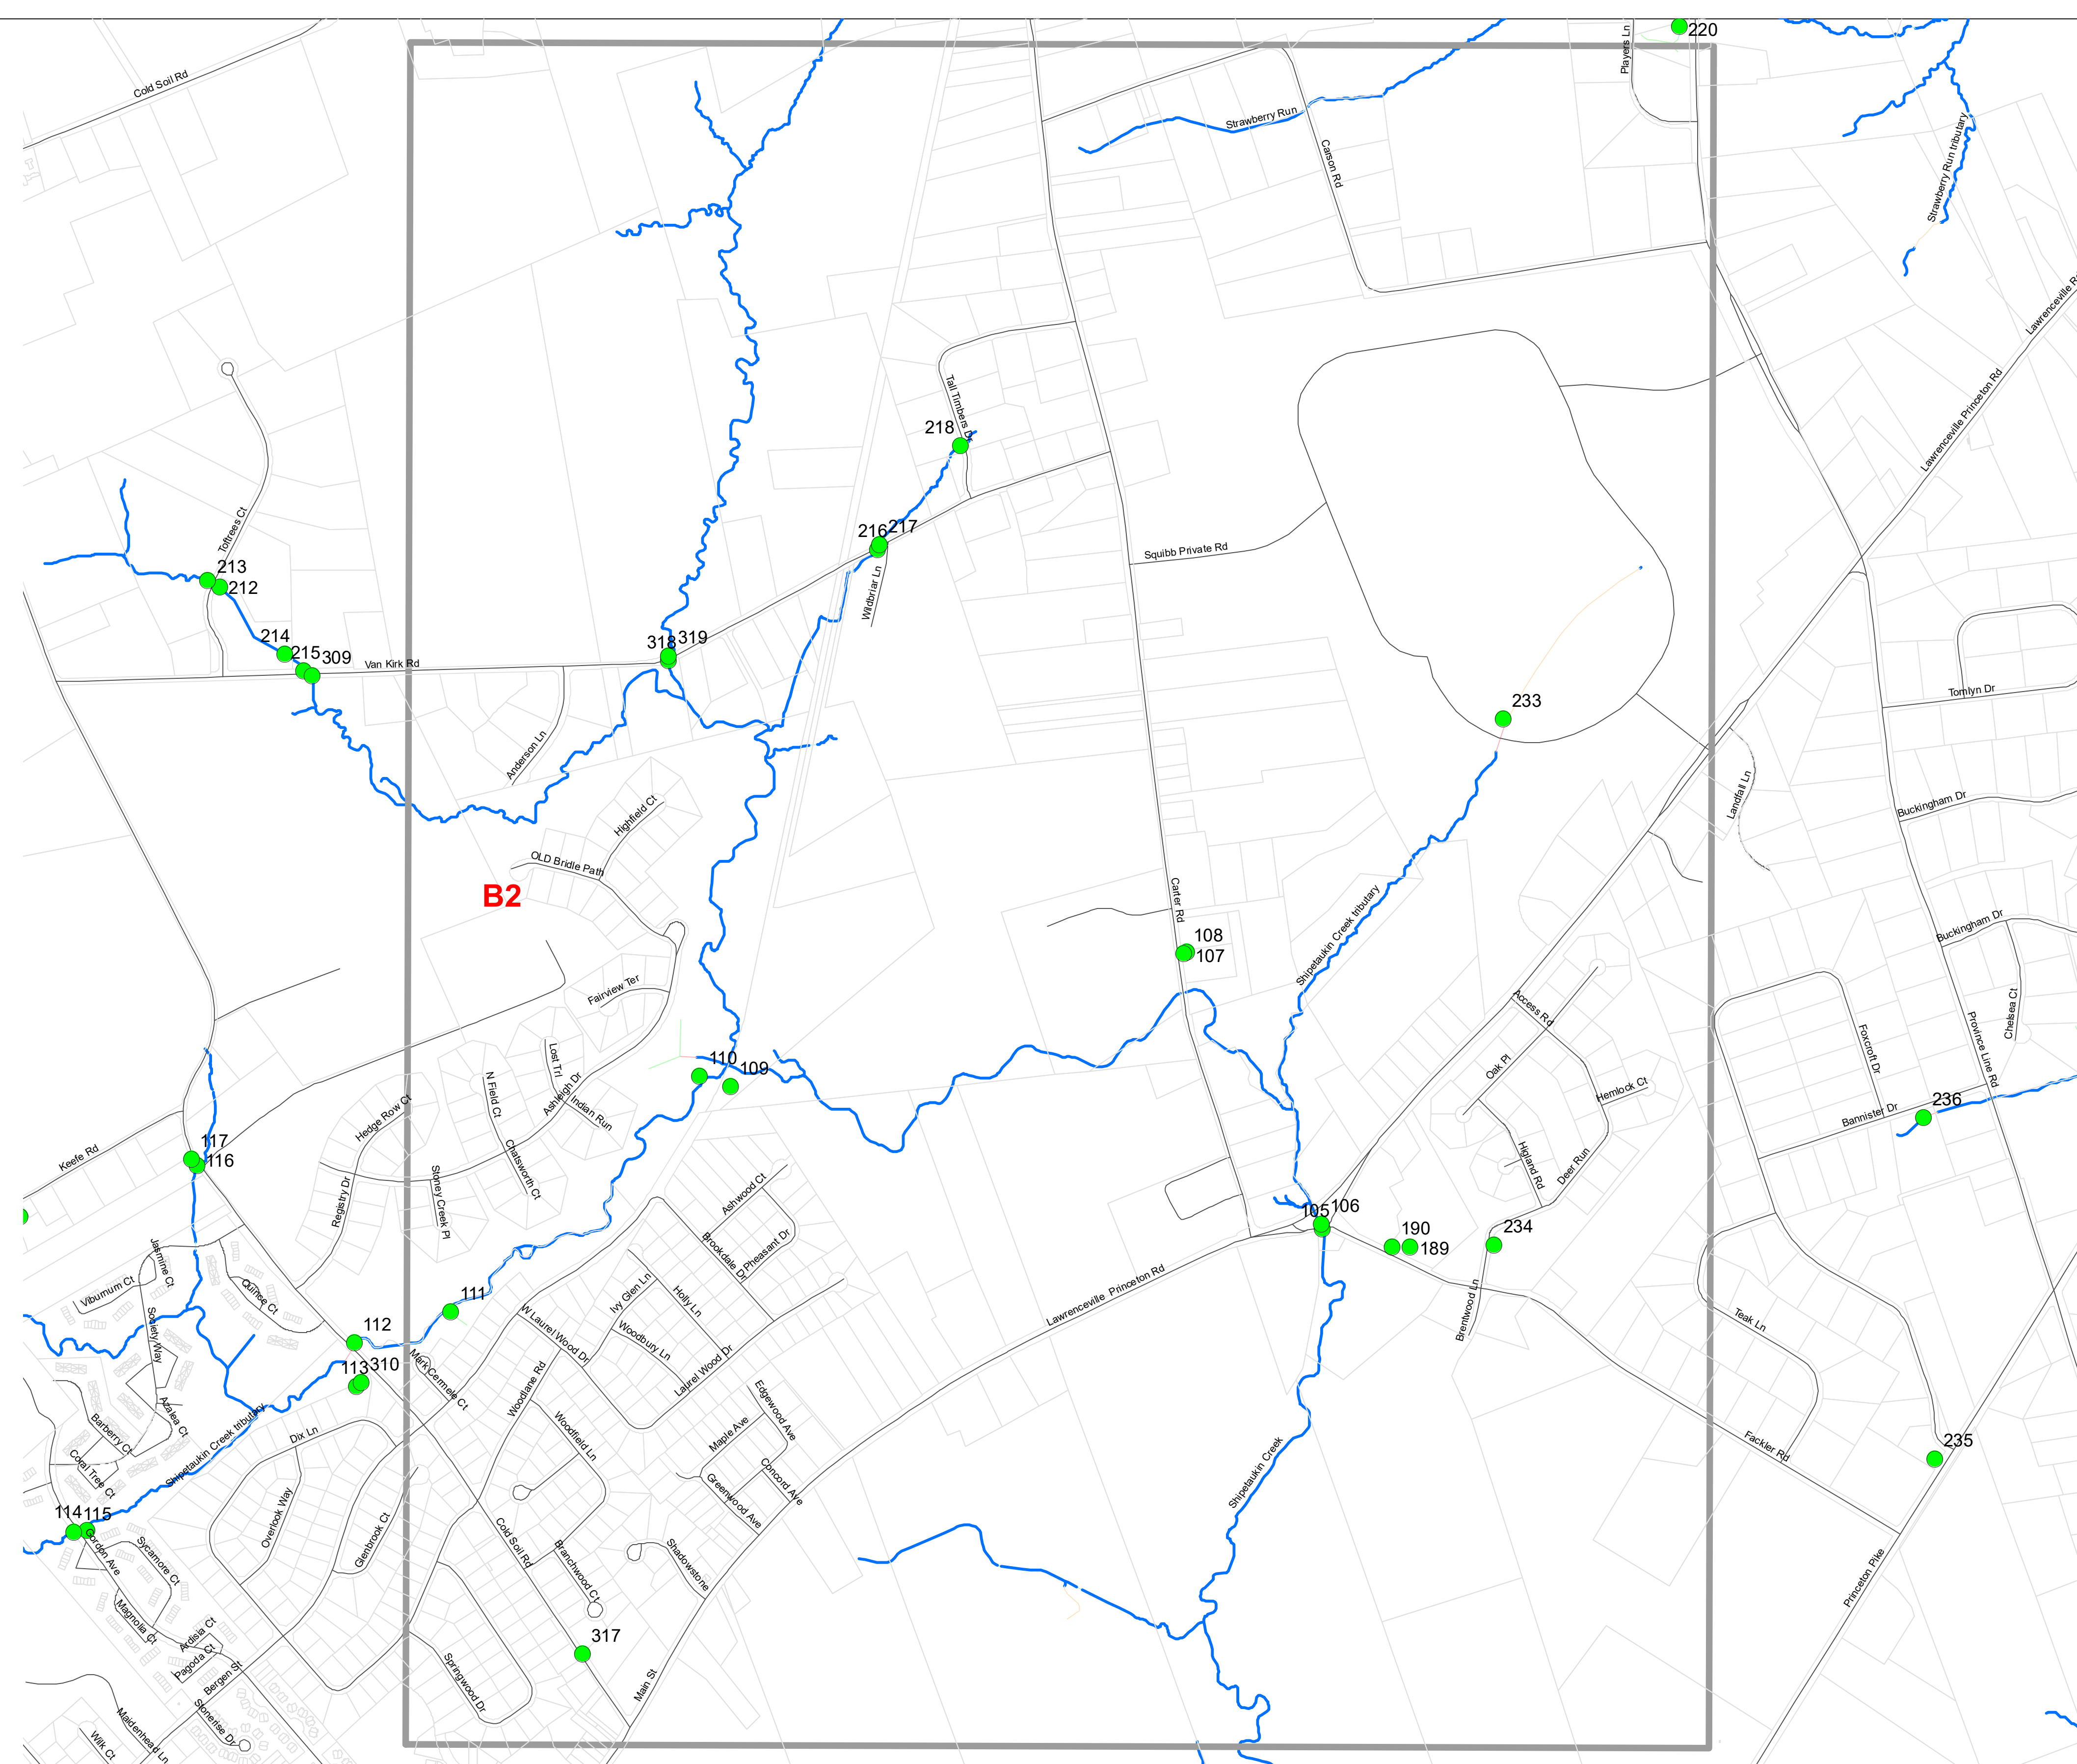

0.5
Miles

**OUTFALL LOCATION MAP
LAWRENCE TOWNSHIP
MERCER COUNTY, NEW JERSEY**

November 2020
Updated December 2022

B2