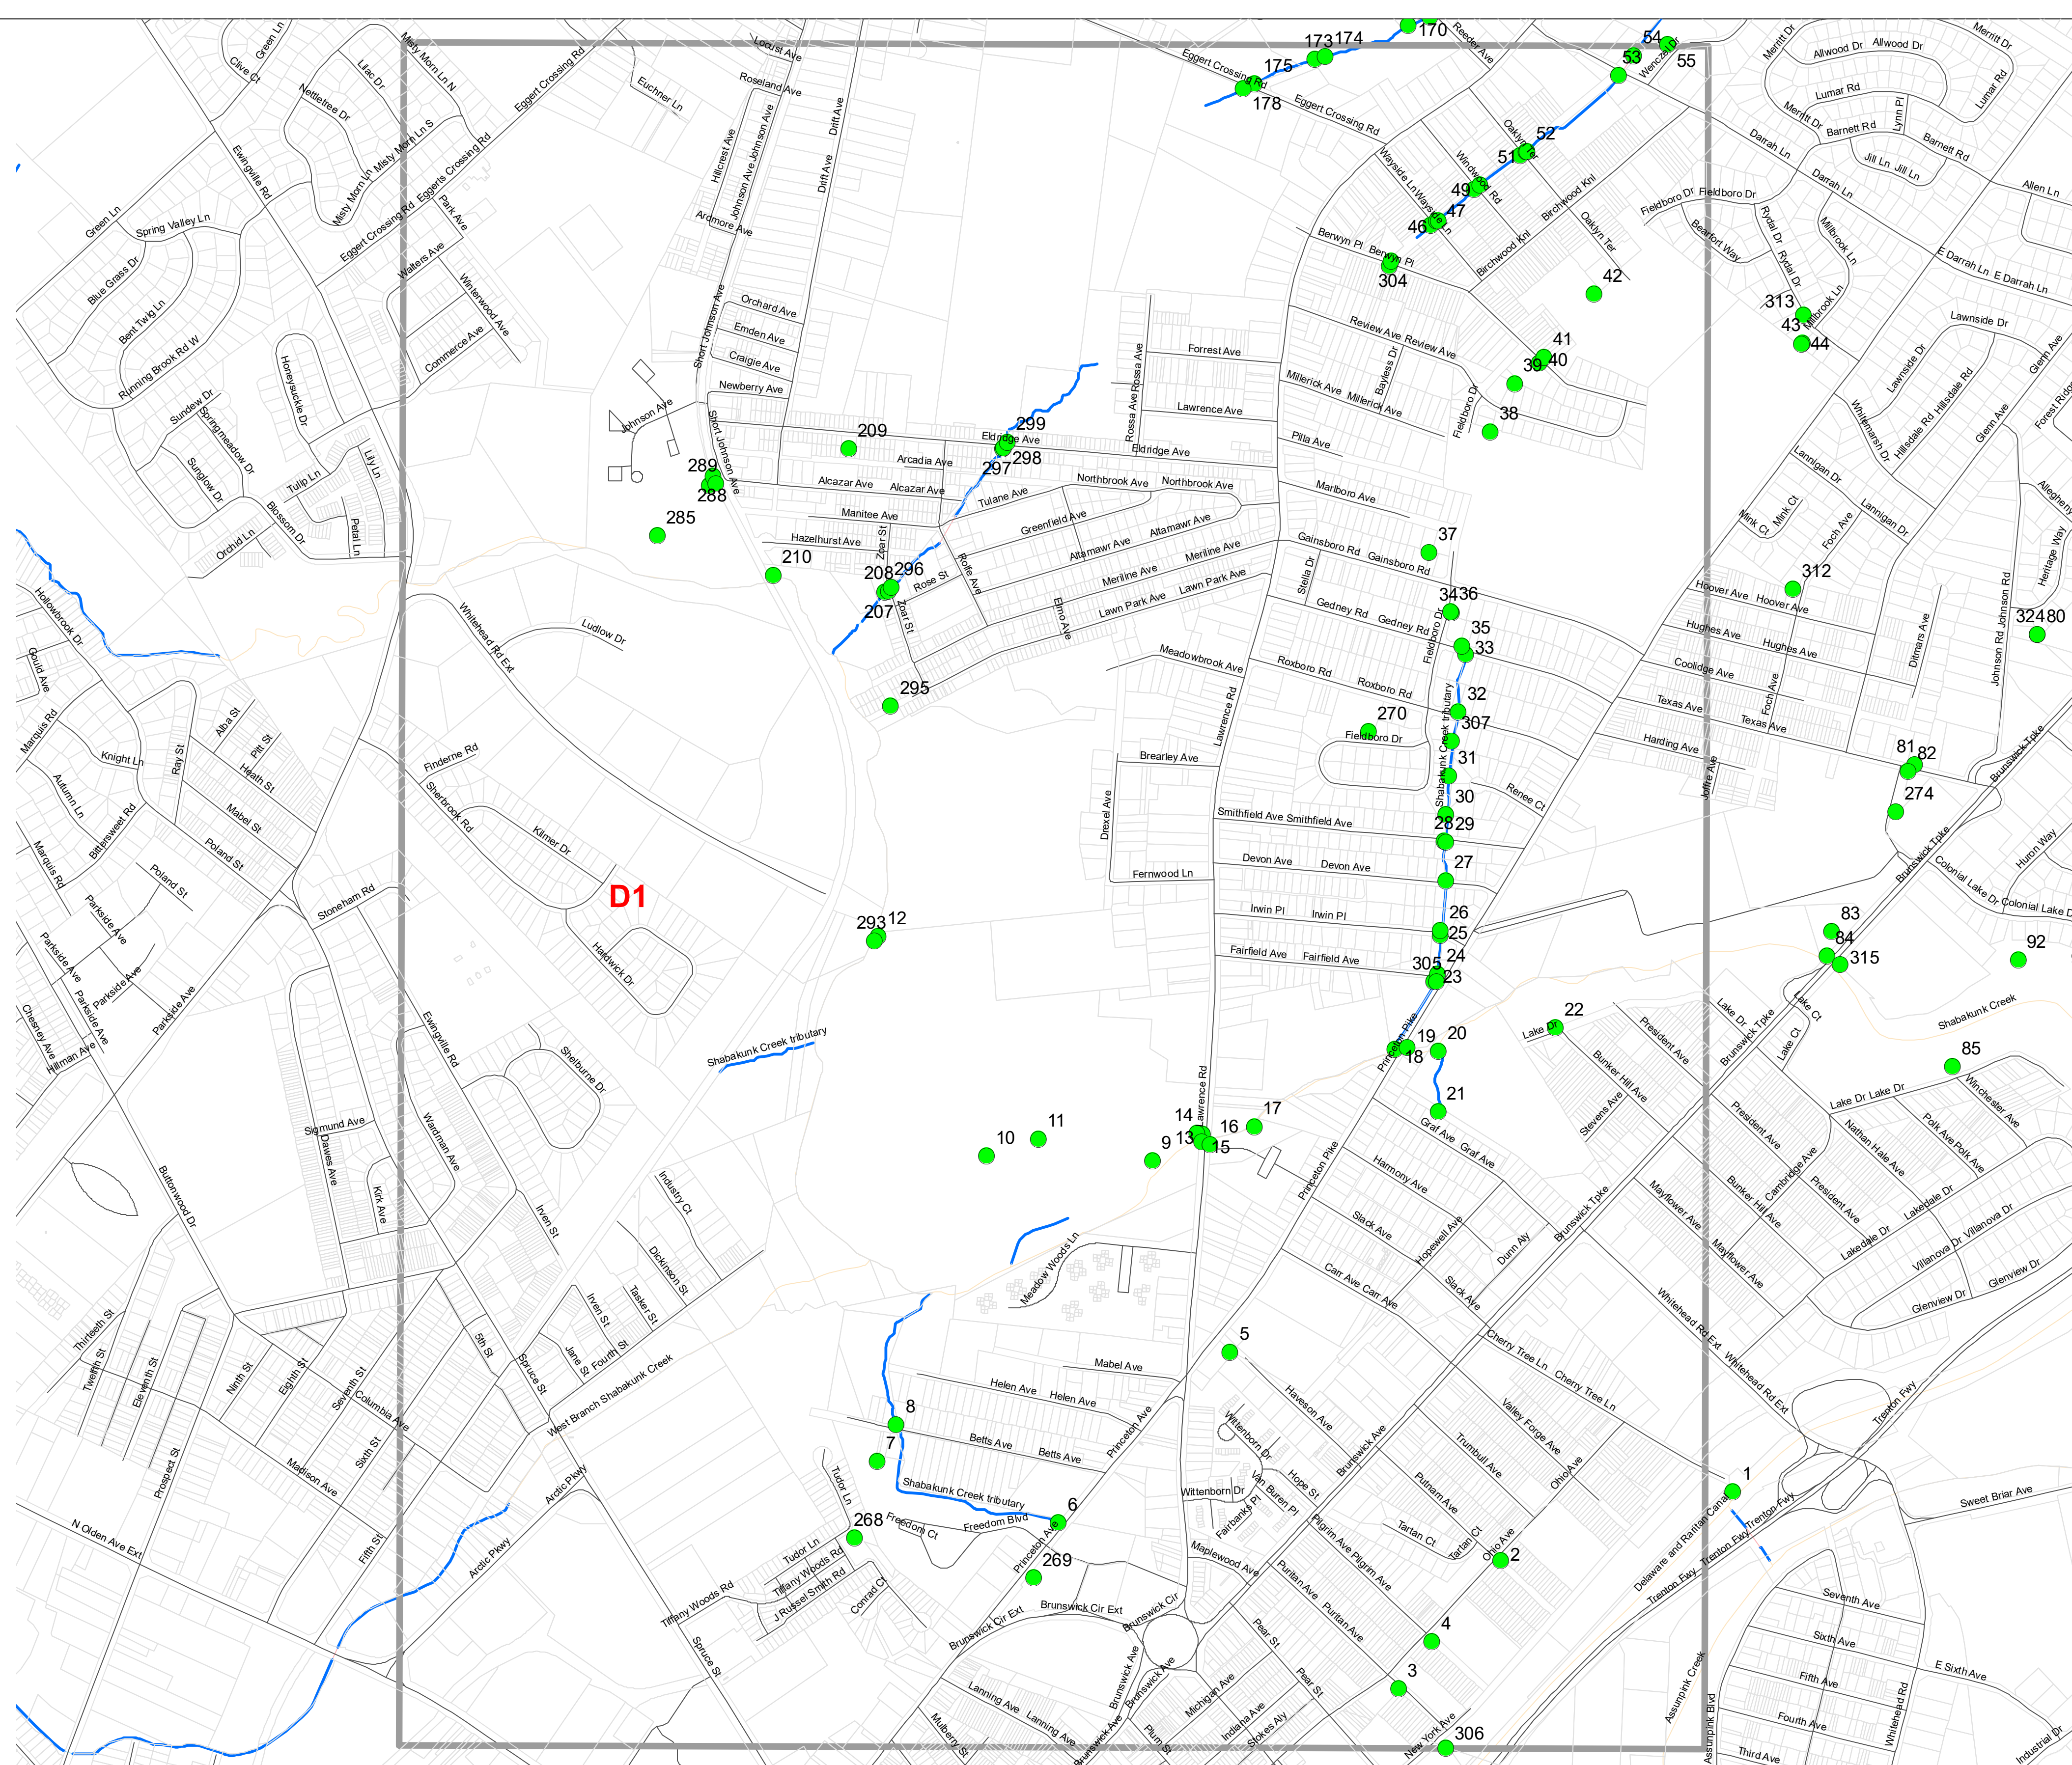

0.5 Miles

**OUTFALL LOCATION MAP
LAWRENCE TOWNSHIP
MERCER COUNTY, NEW JERSEY**

November 2020
Updated December 2022

D1