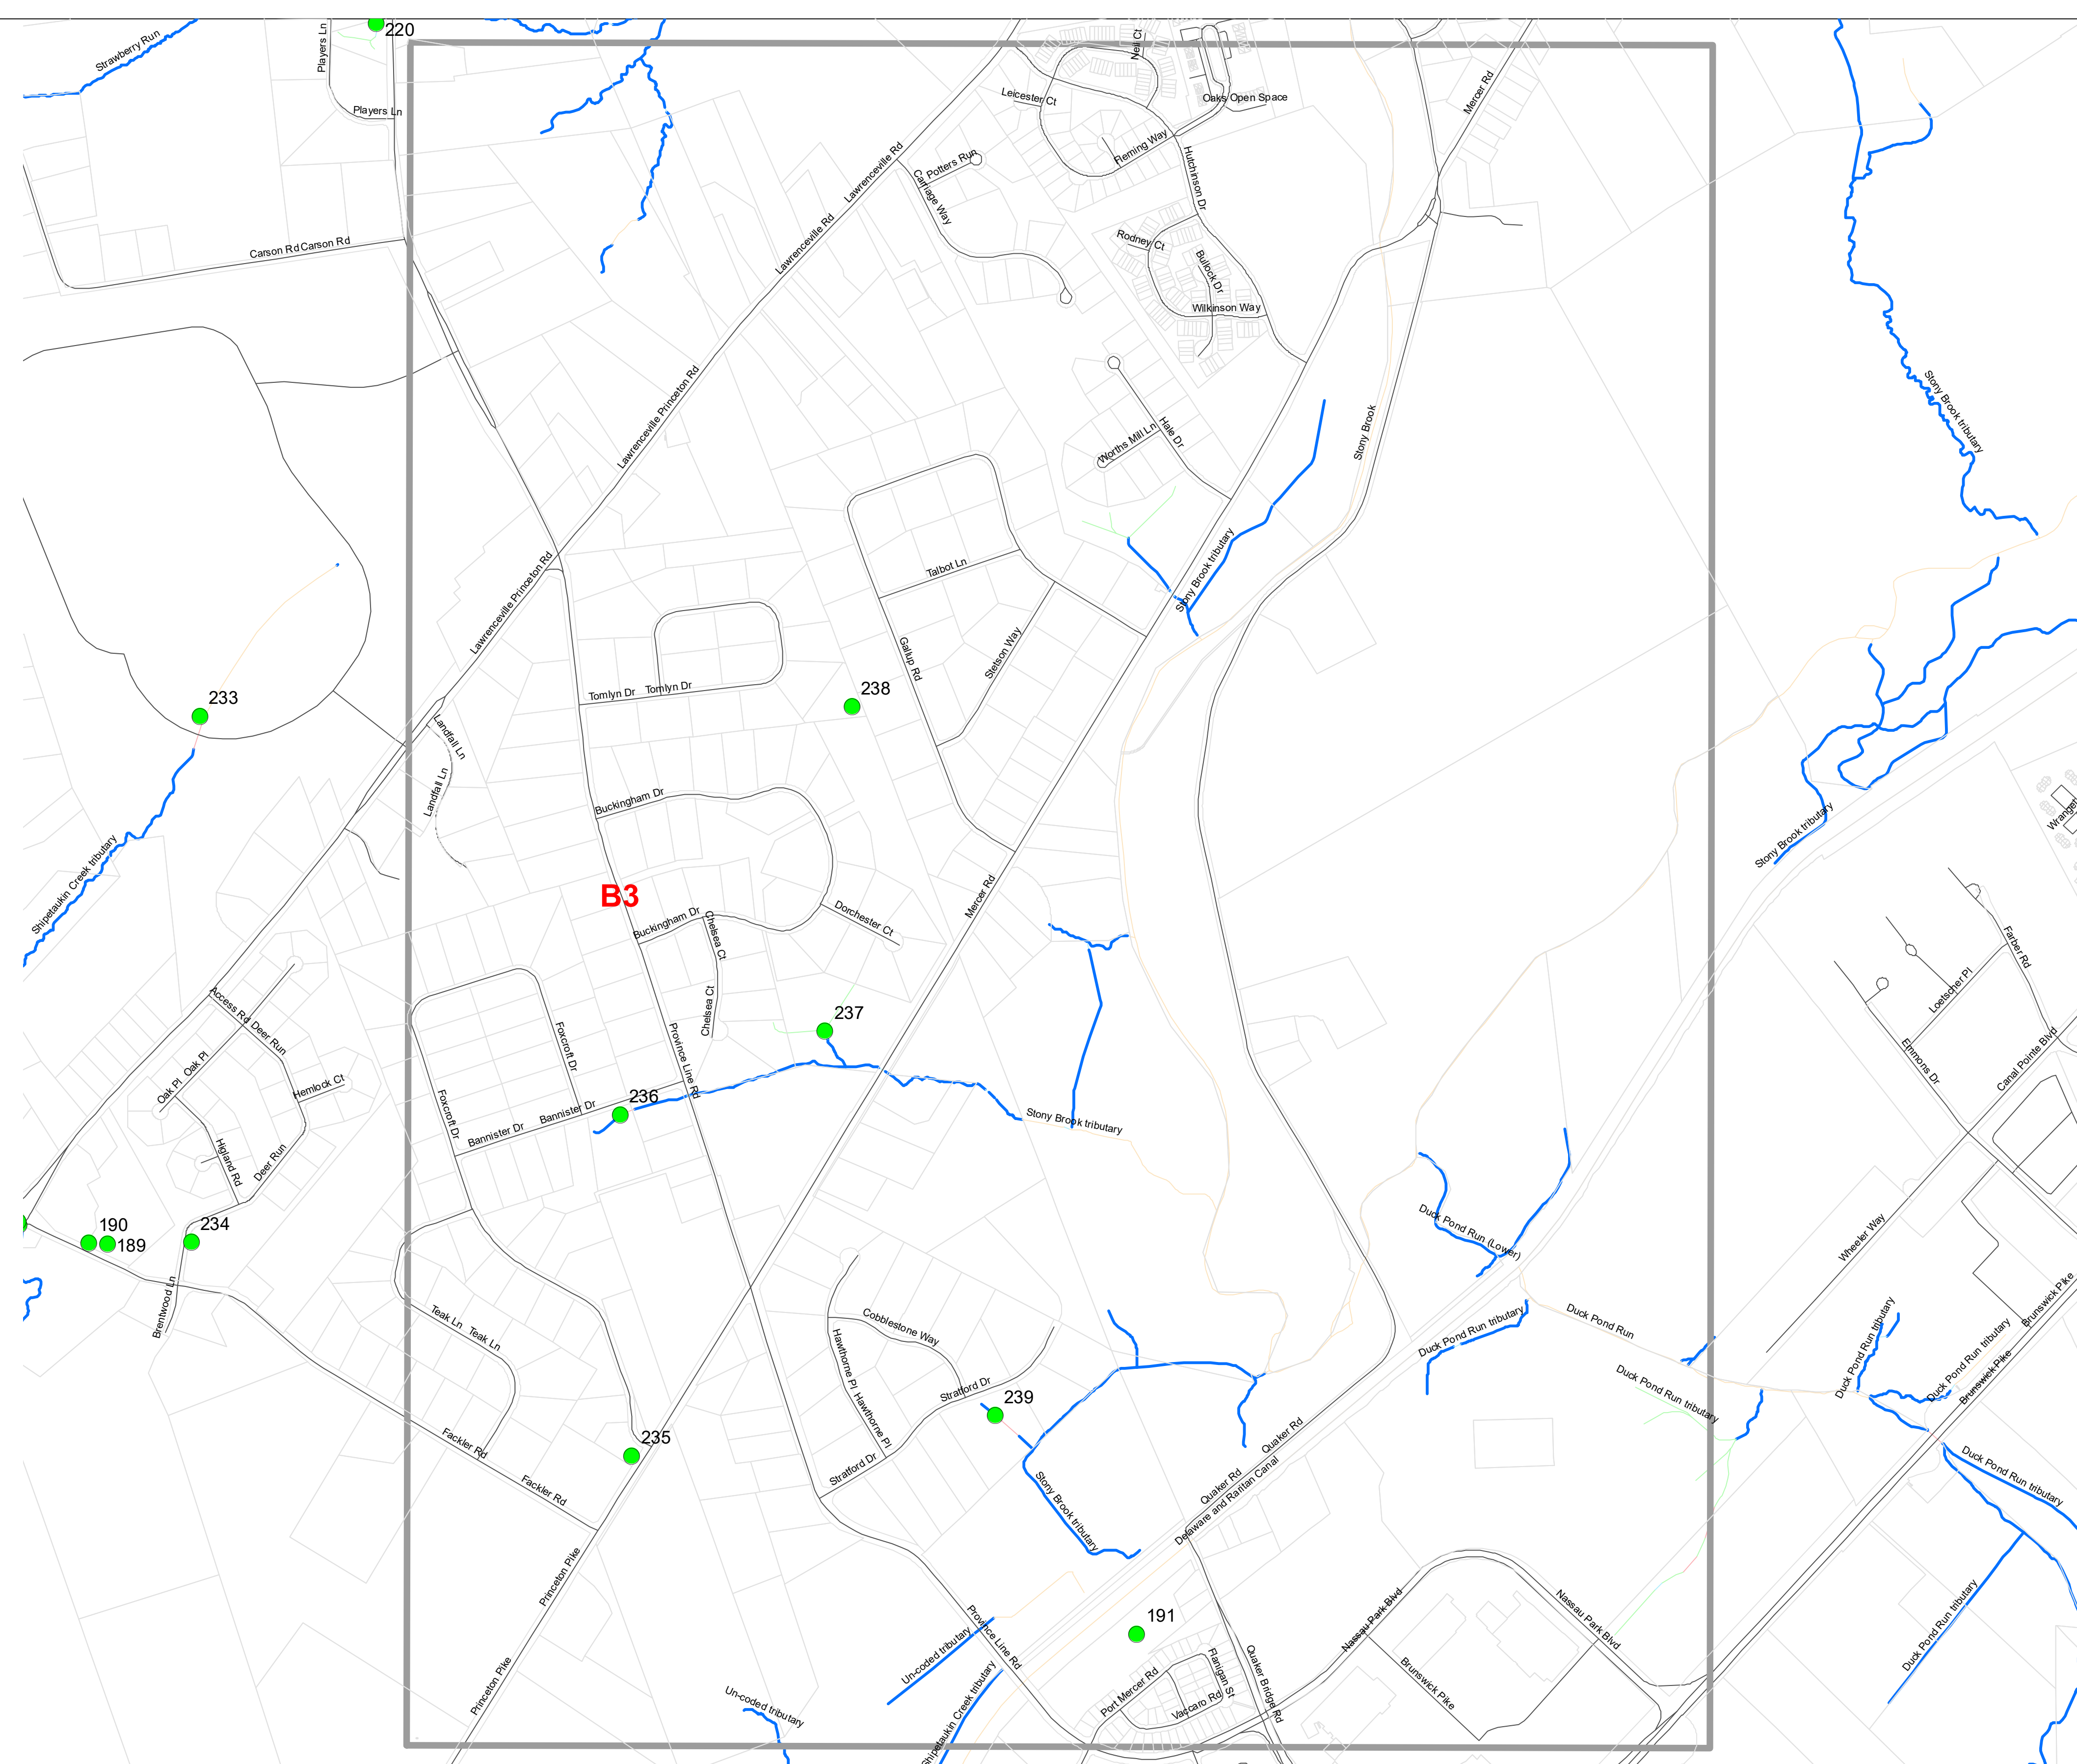

0.5 Miles

**OUTFALL LOCATION MAP
LAWRENCE TOWNSHIP
MERCER COUNTY, NEW JERSEY**

November 2020
Updated December 2022

B3