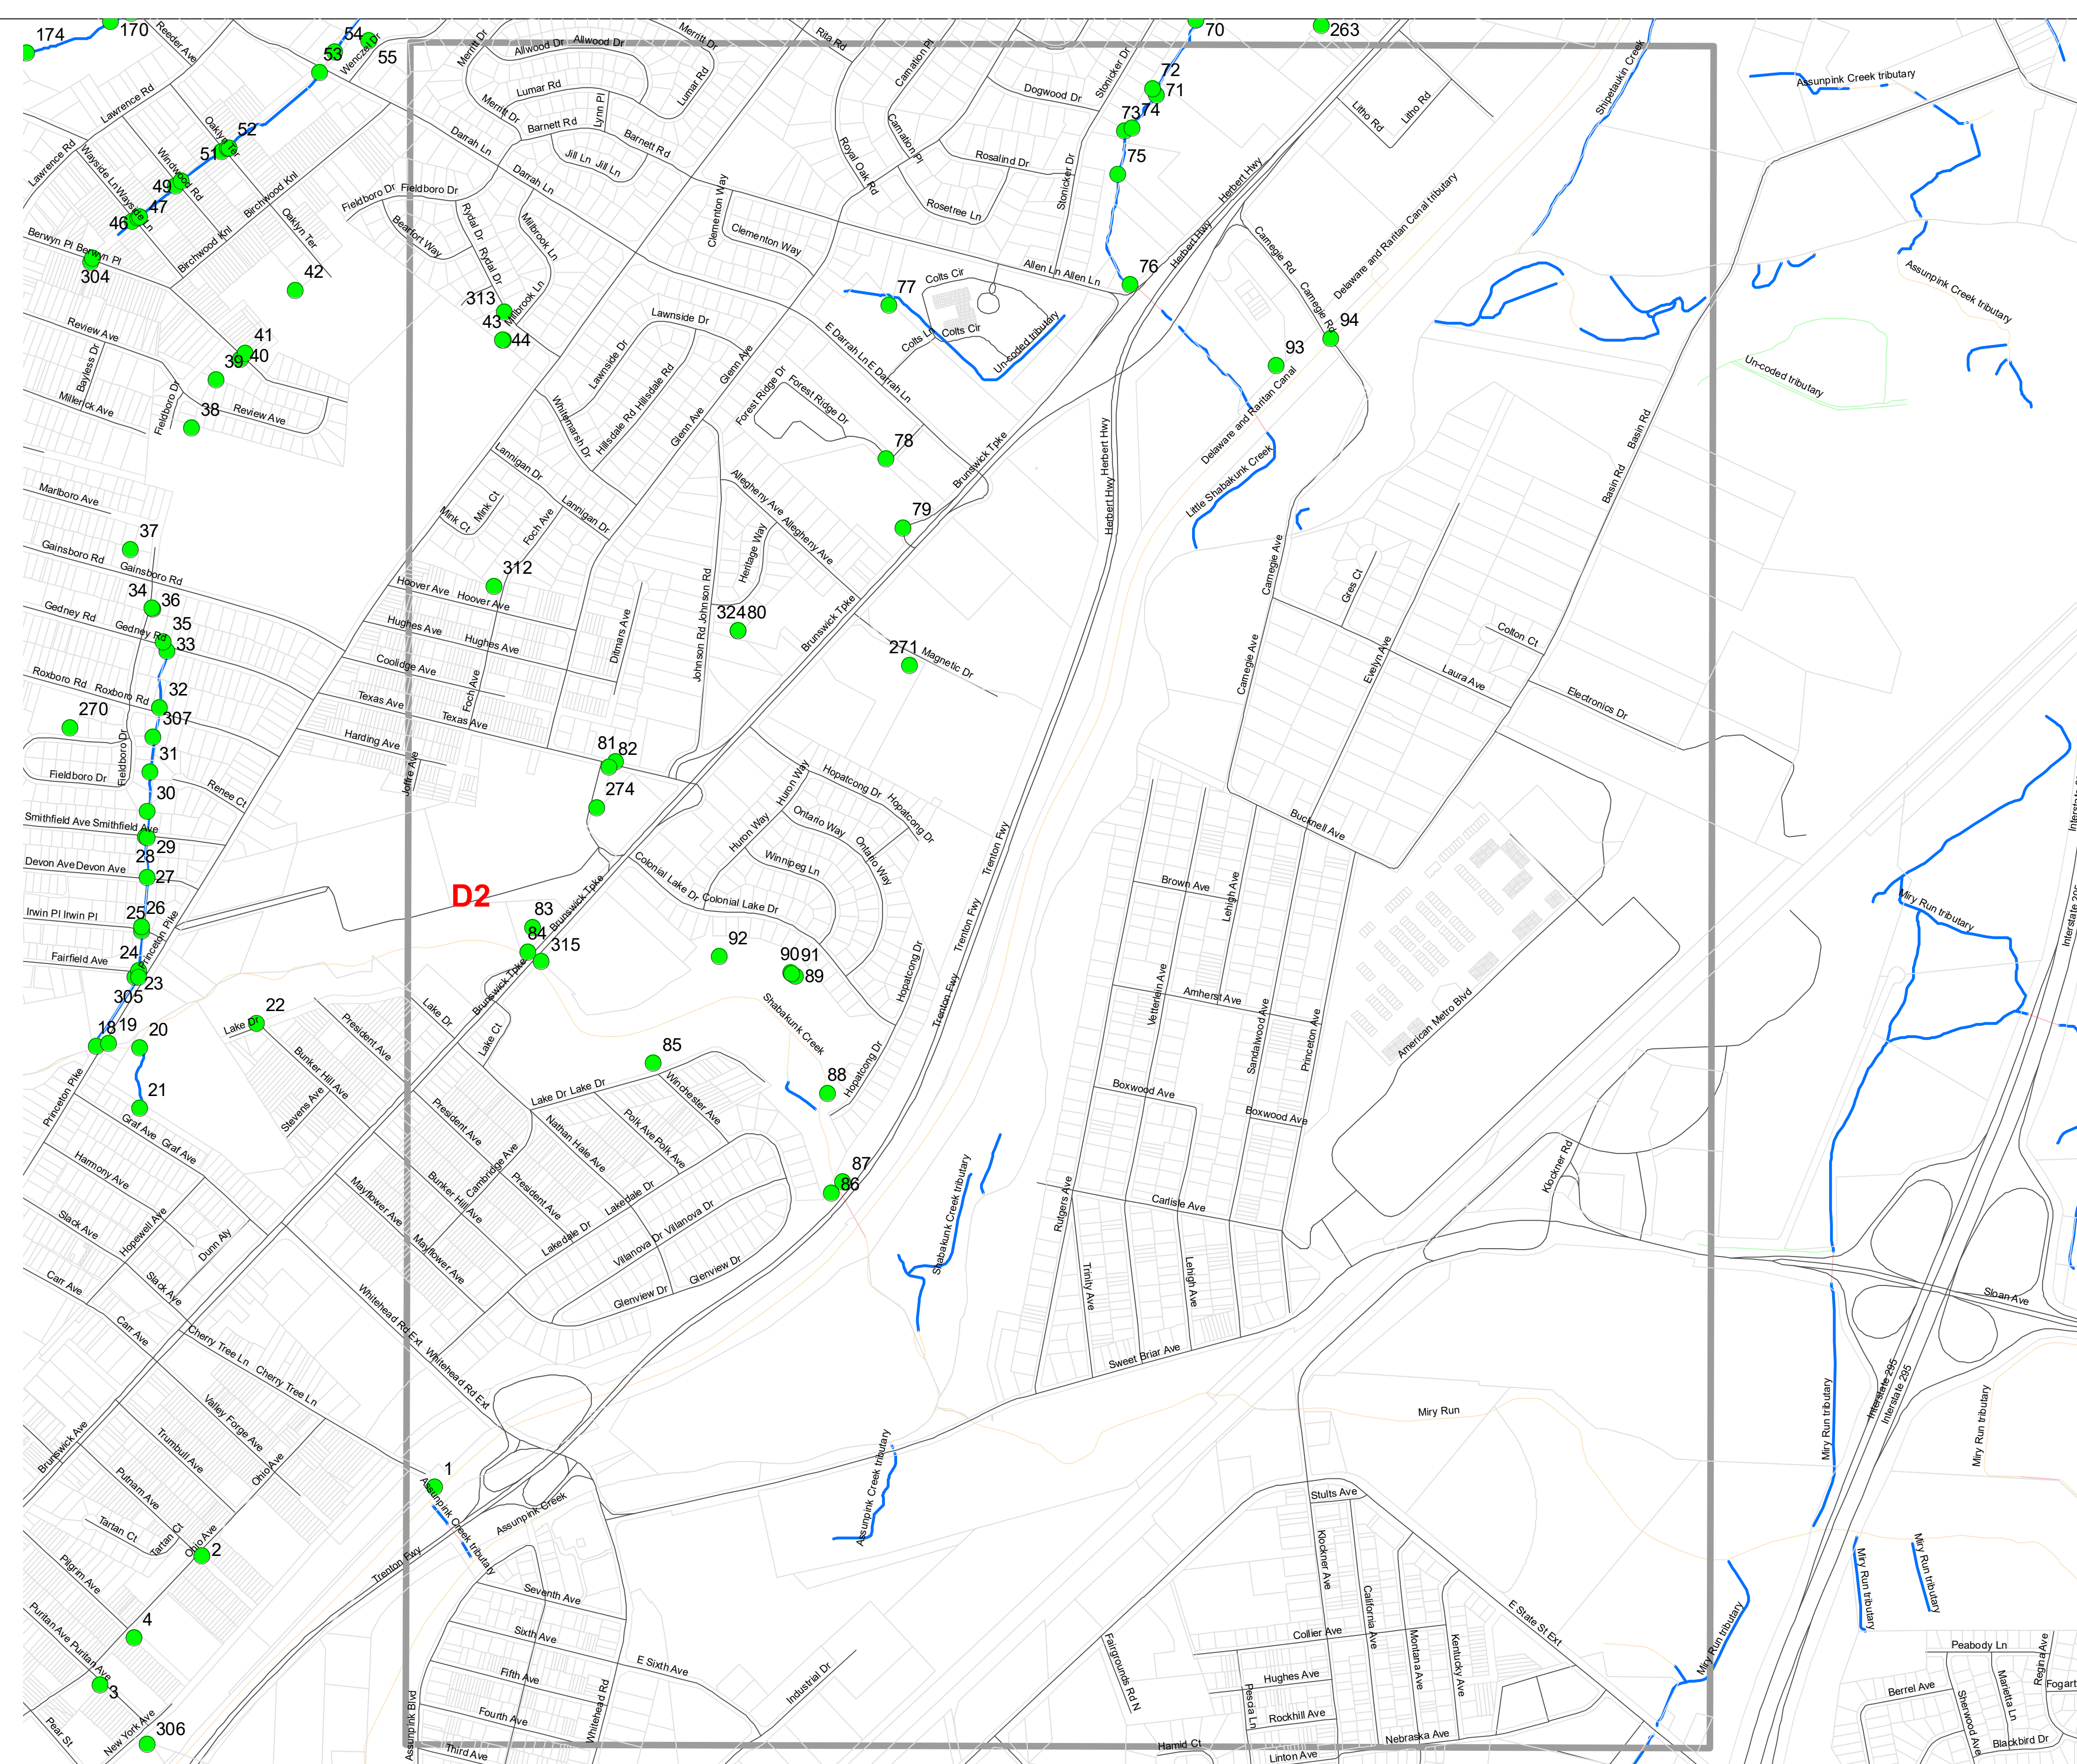

0.5
Miles

**OUTFALL LOCATION MAP
LAWRENCE TOWNSHIP
MERCER COUNTY, NEW JERSEY**

November 2020
Updated December 2022

D2