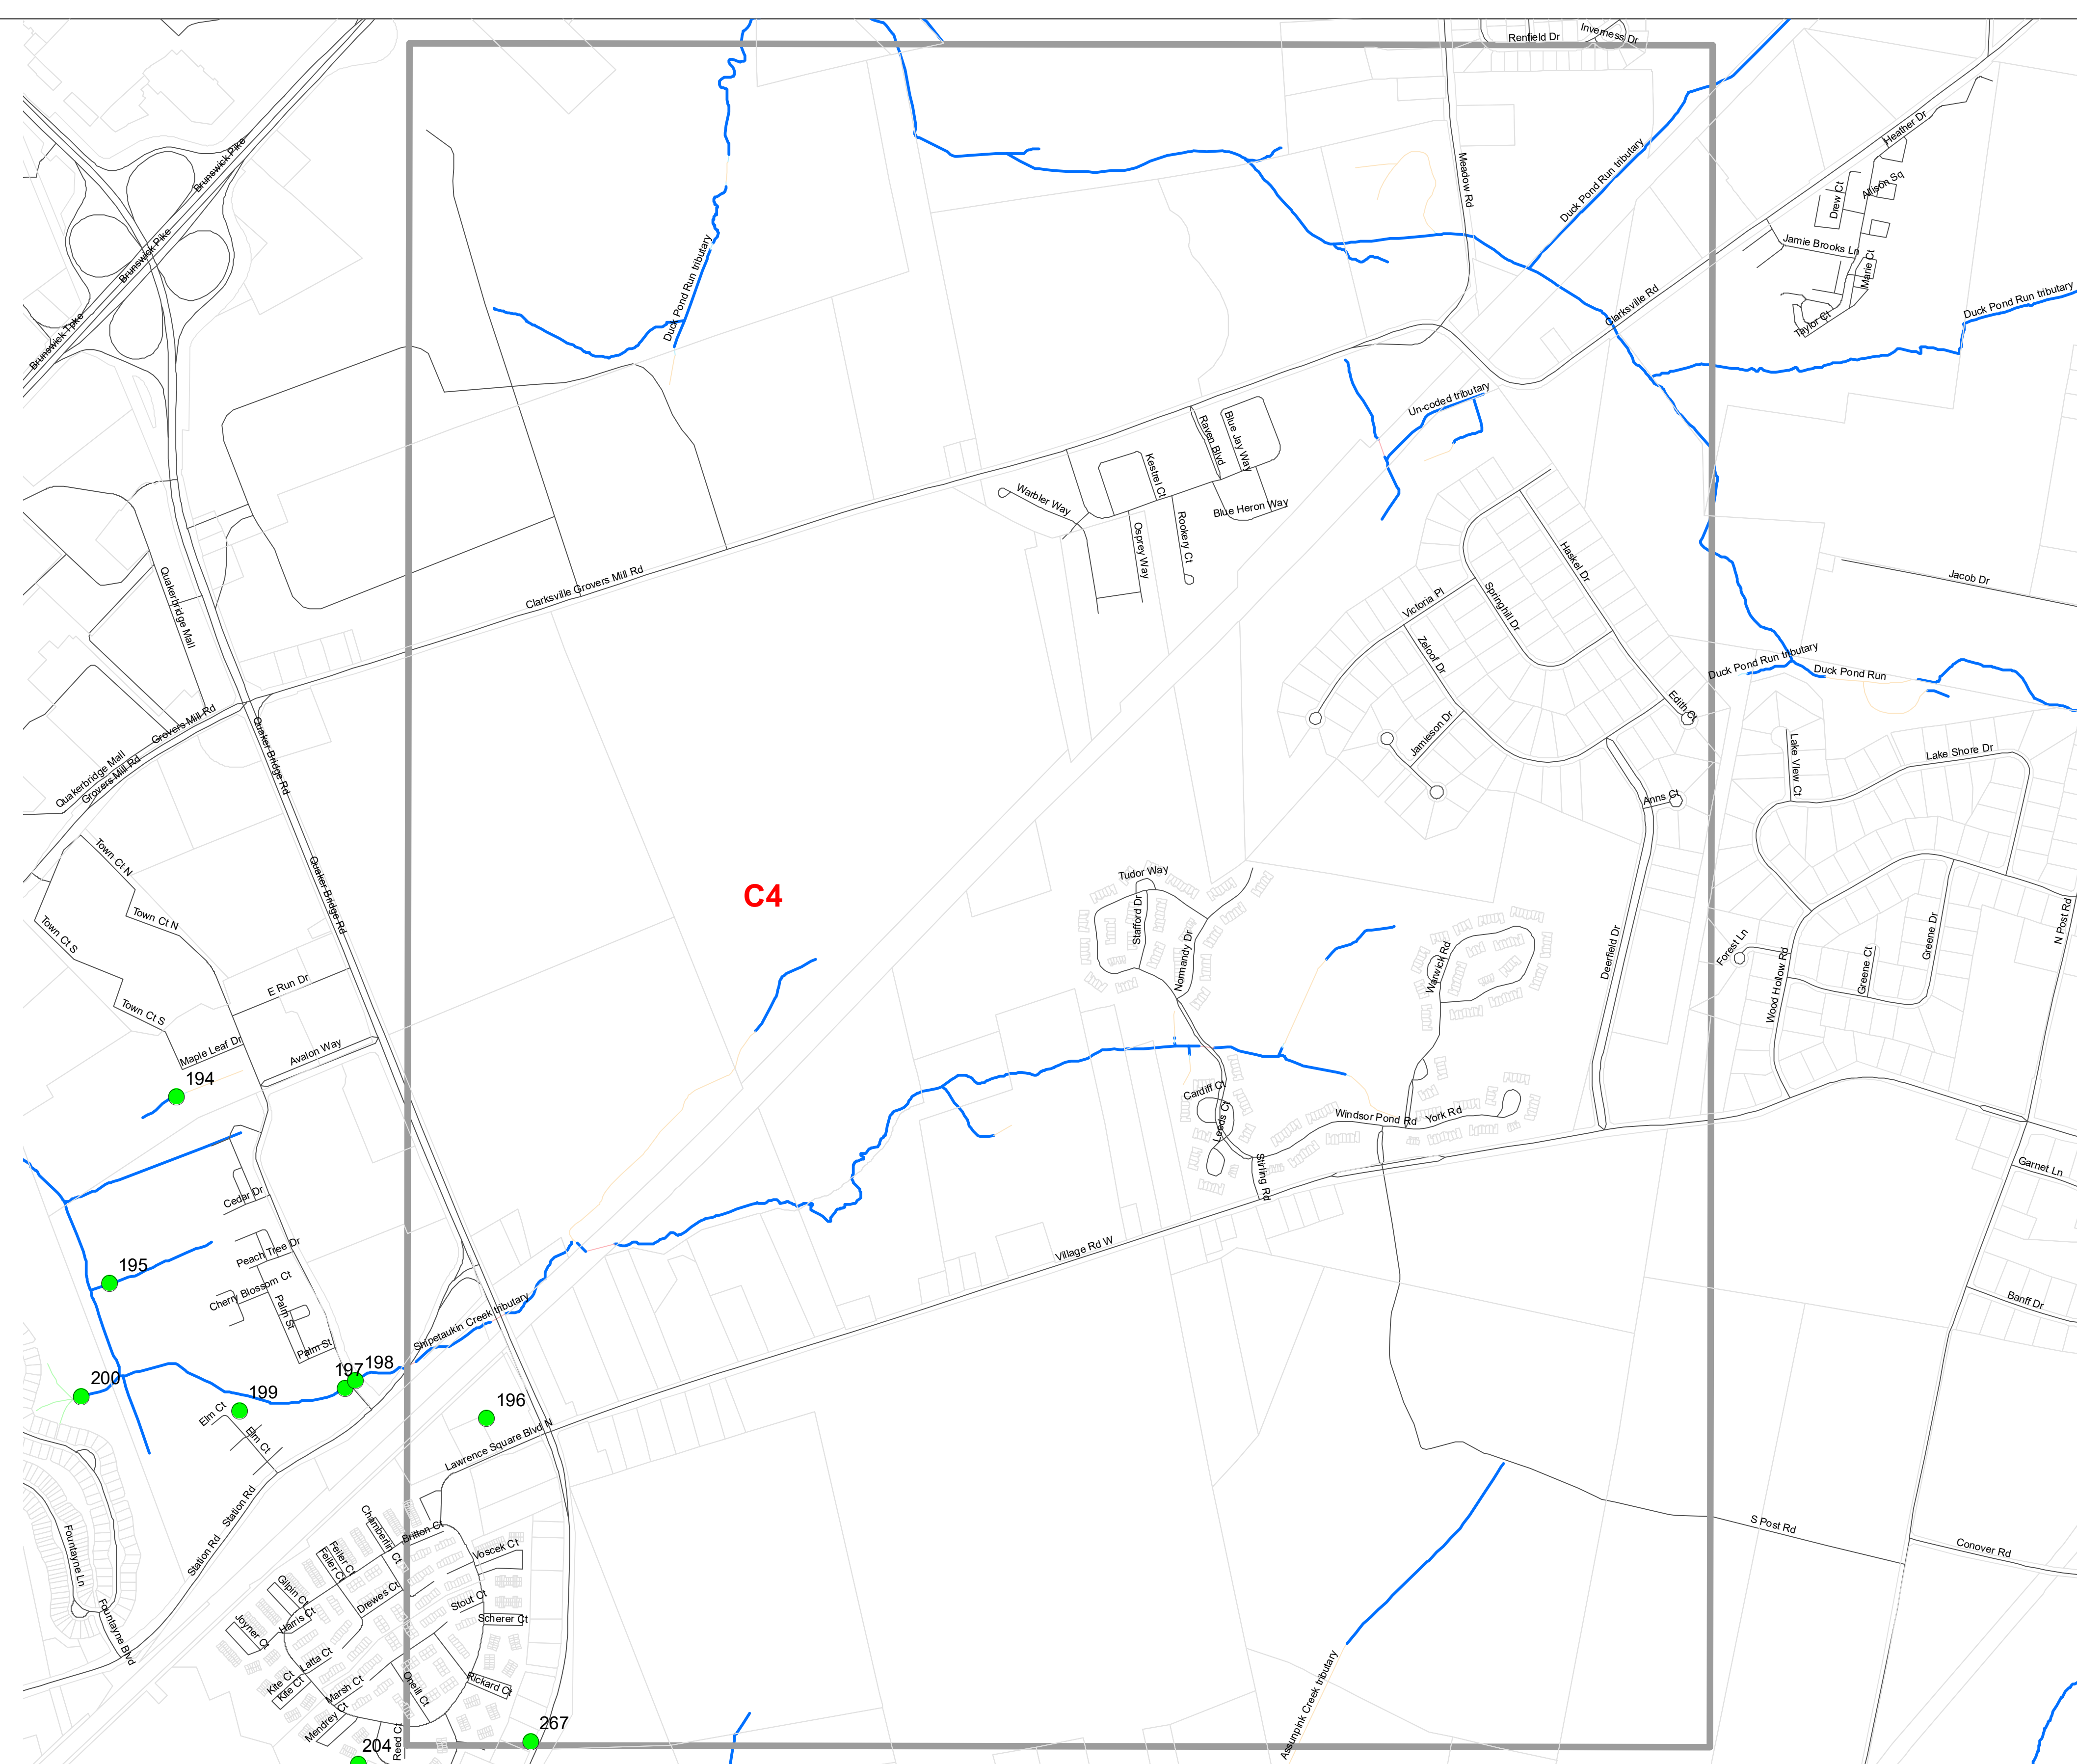

C4

**OUTFALL LOCATION MAP
LAWRENCE TOWNSHIP
MERCER COUNTY, NEW JERSEY**

November 2020
Updated December 2022

C4