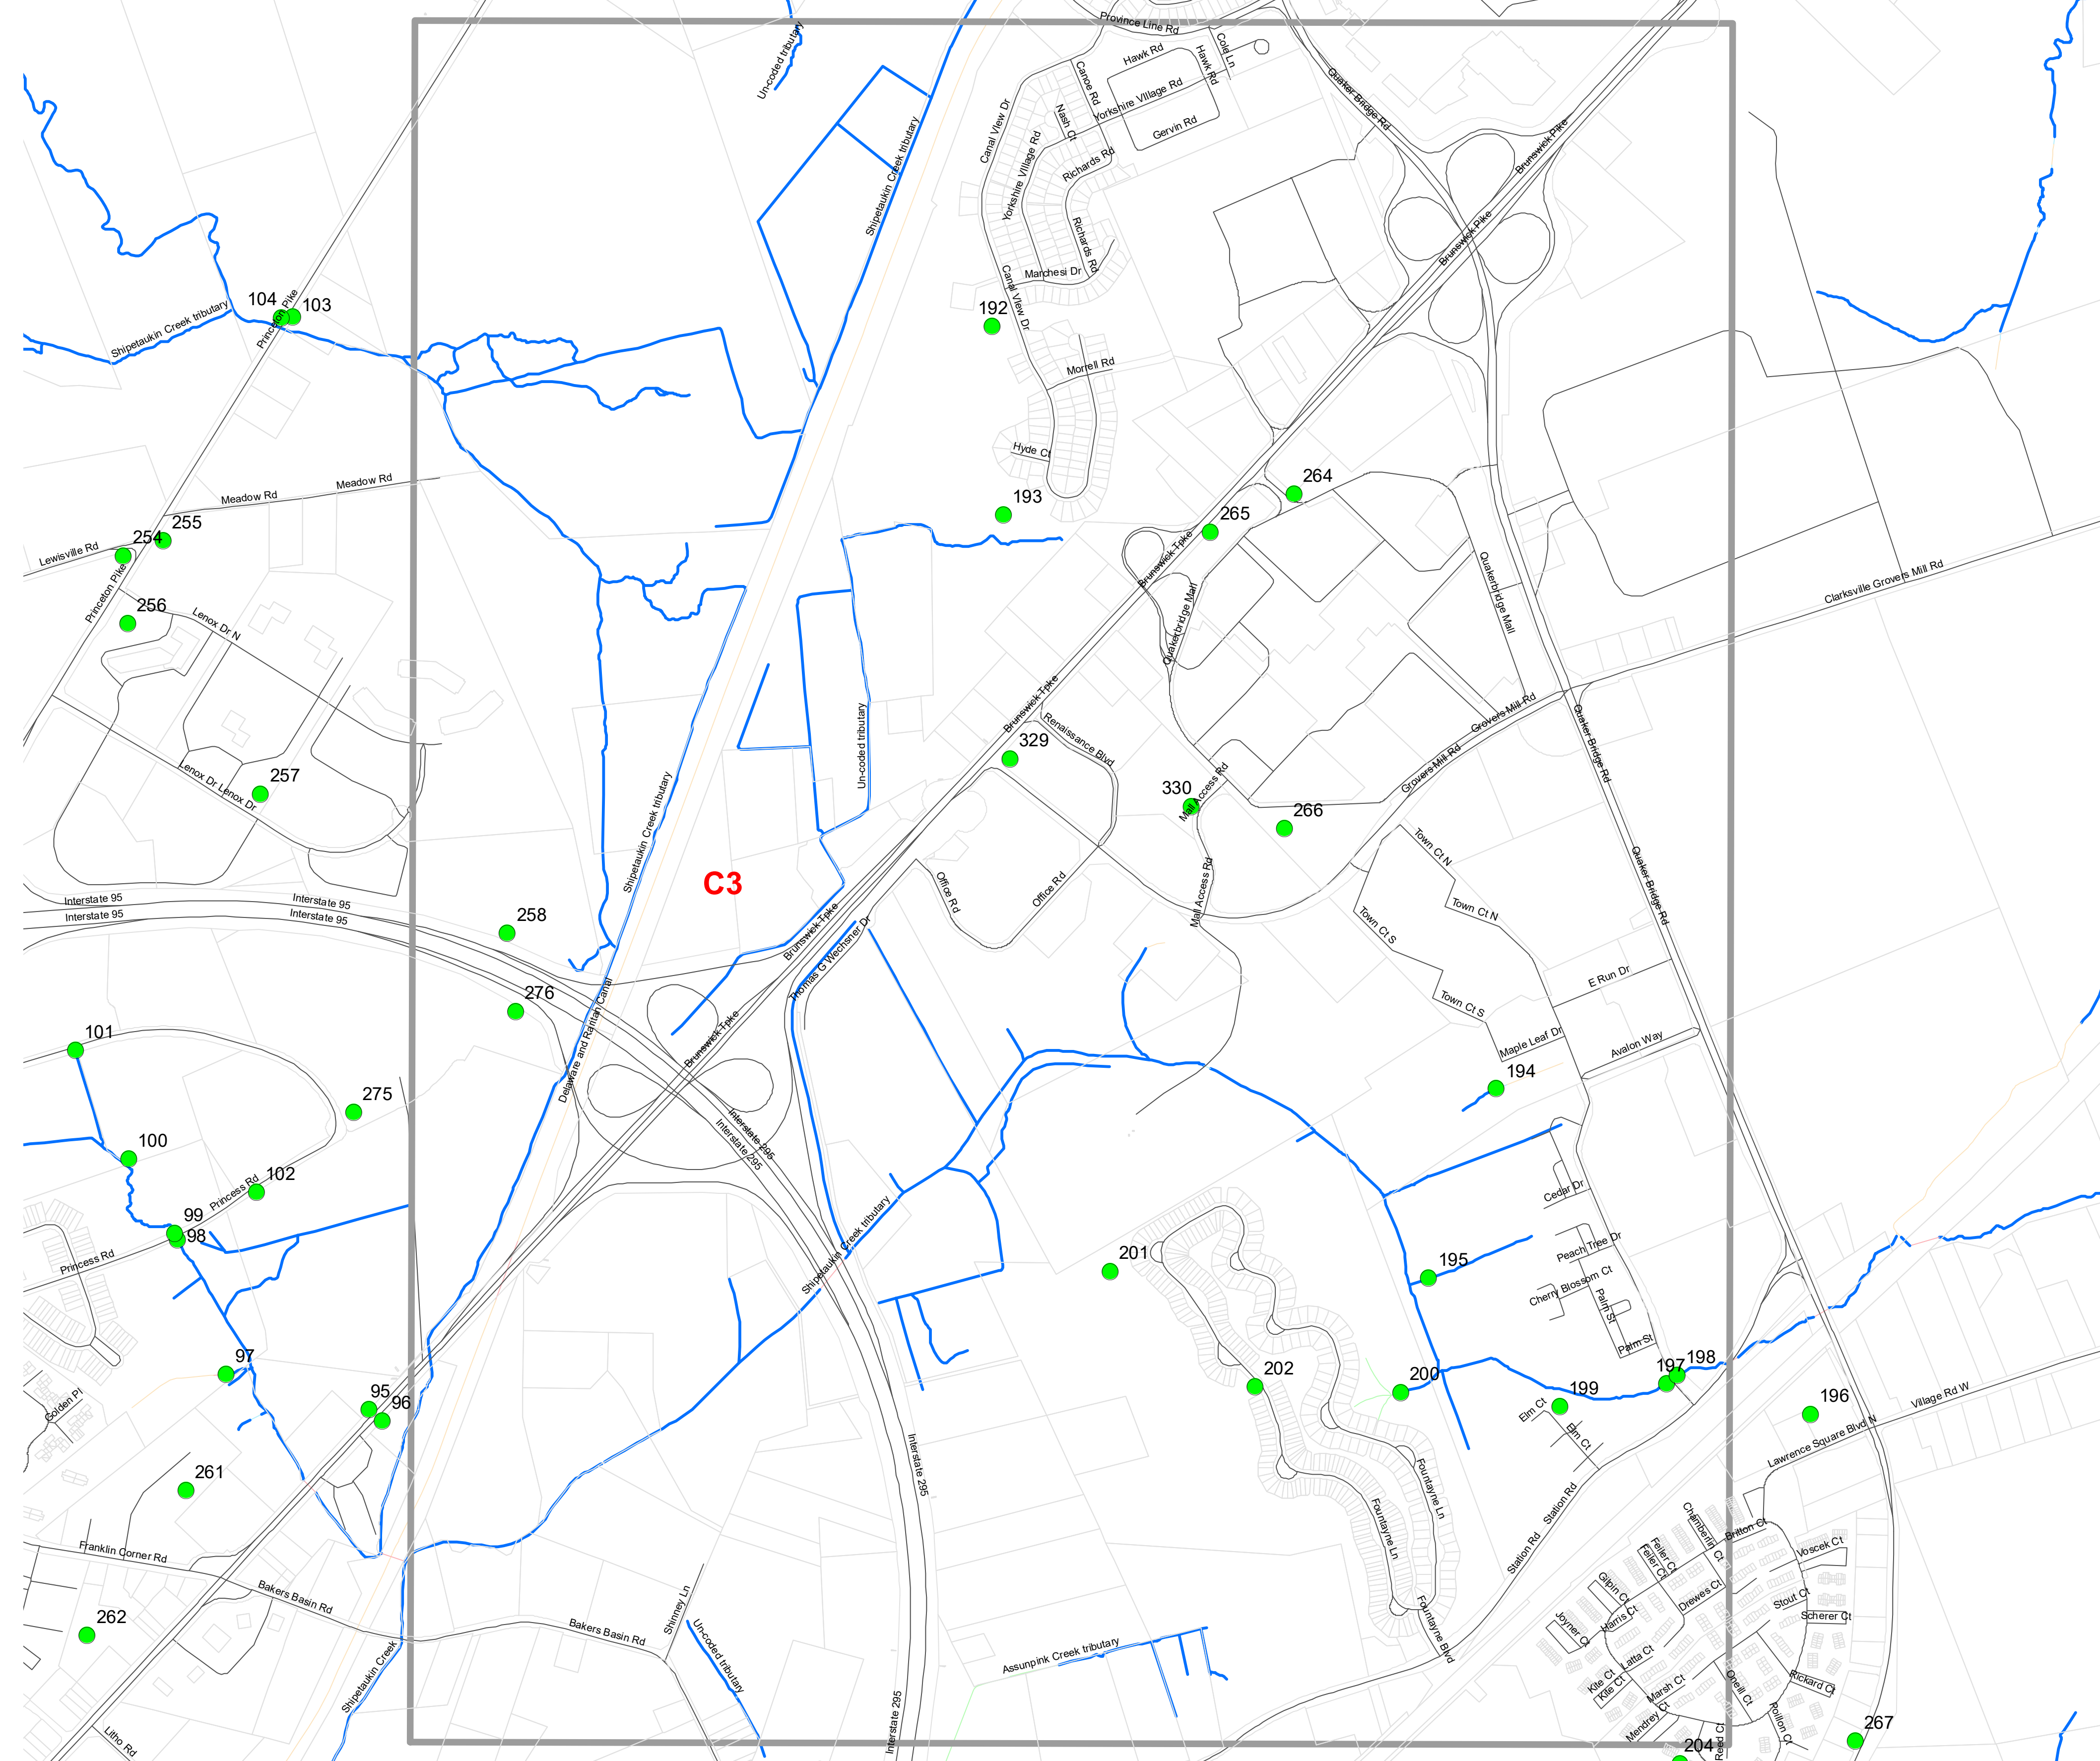

0.5 Miles

**OUTFALL LOCATION MAP
LAWRENCE TOWNSHIP
MERCER COUNTY, NEW JERSEY**

November 2020
Updated December 2022

C3