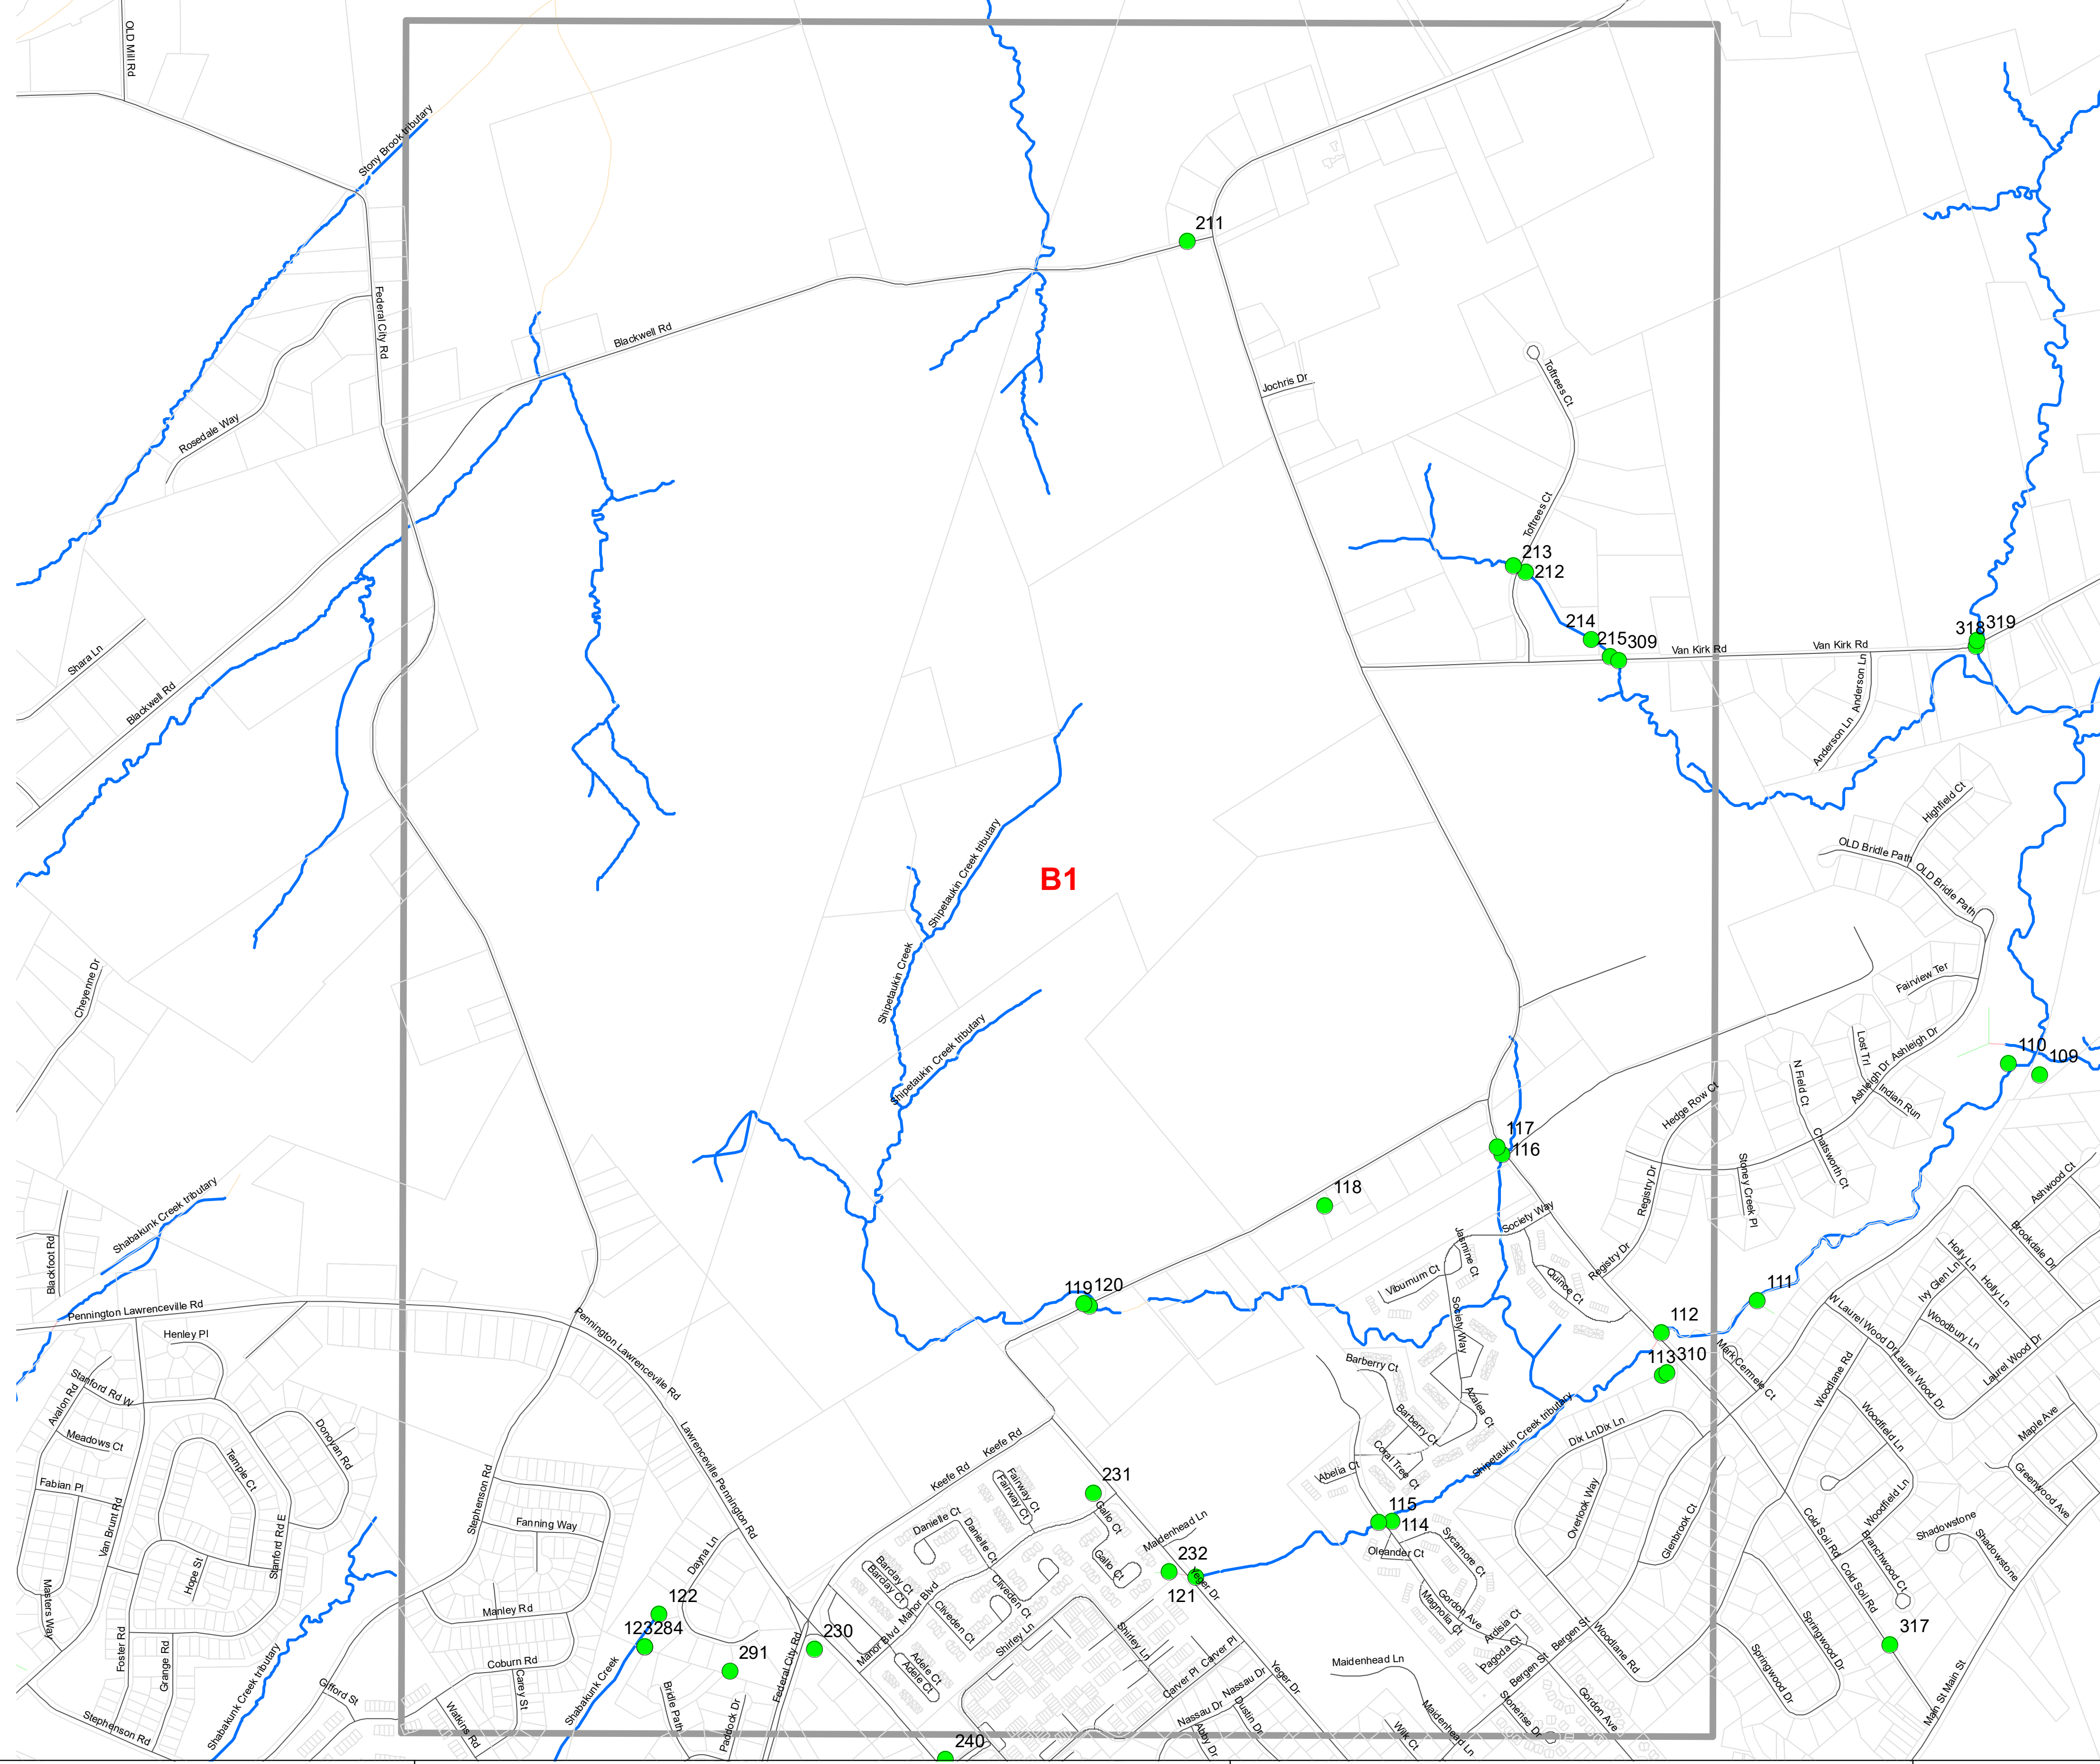

B1

0.5 Miles